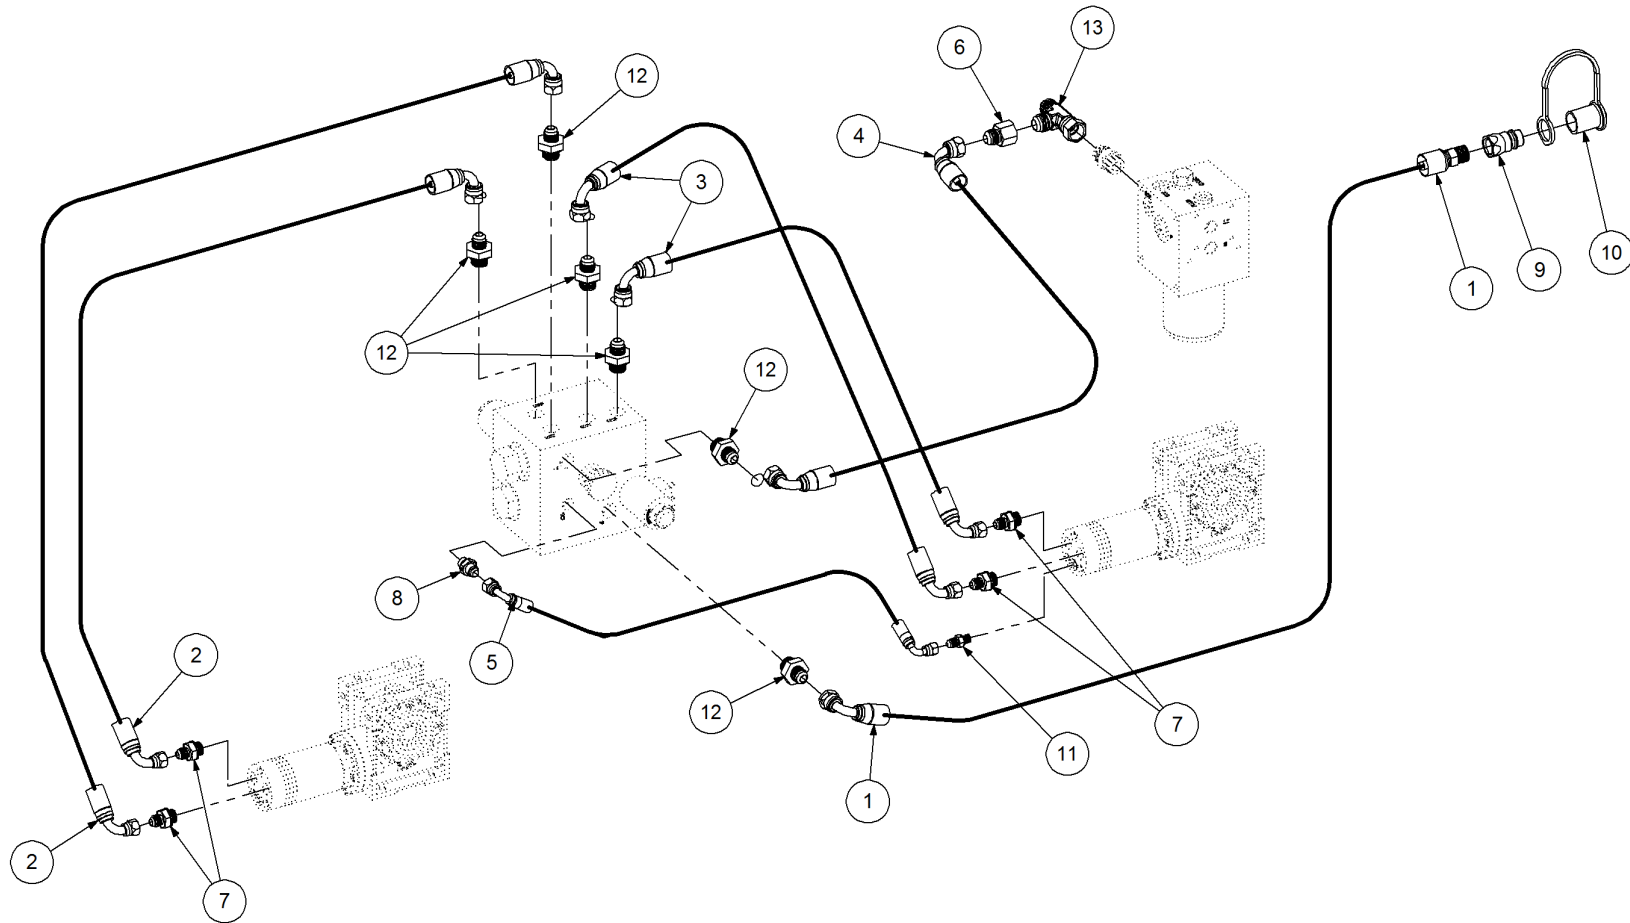

P/N 150000109

Hydraulic Hose & Fittings Kit

Key	Part Number	Description	Qty
1	150000110	Hyd Hose 3/8" DWB x 6000 Lg	1
2	150000112	Hyd Hose 3/8" DWB x 1500 Lg	2
3	150000116	Hyd Hose 3/8" DWB x 750 Lg	2
4	150000105	Hyd Hose 3/8" DWB x 1400 Lg	1
5	150000118	Hyd Hose 1/4" SWB x 1000 Lg	1
6	15210-8TRTXN-S	Fitting - Reducer 3/4" JicM x 7/8" JicF	1
7	1526-6F4OMX-S	Fitting - Connector 9/16" JicM x 3/8" BspM	4
8	1526F4OMXS	Fitting - Connector 9/16" JicM x 1/4" BspM	1
9	1528010-4	Coupling Q/R Male - 1/2" NptF	1
10	1525209-4M	Dust Cap - 1/2"	1
11	1524F3MX-S	Fitting - Connector 7/16" JicM x 1/8" BsptM	1
12	1528-8F4OMX-S	Fitting - Connector 3/4" JicM x 1/2" BspM	6
13	15210R6X-S	Fitting - Tee 7/8" JicM x 7/8" JicM x 7/8" JicF	1

Key	Part Number	Description	Qty