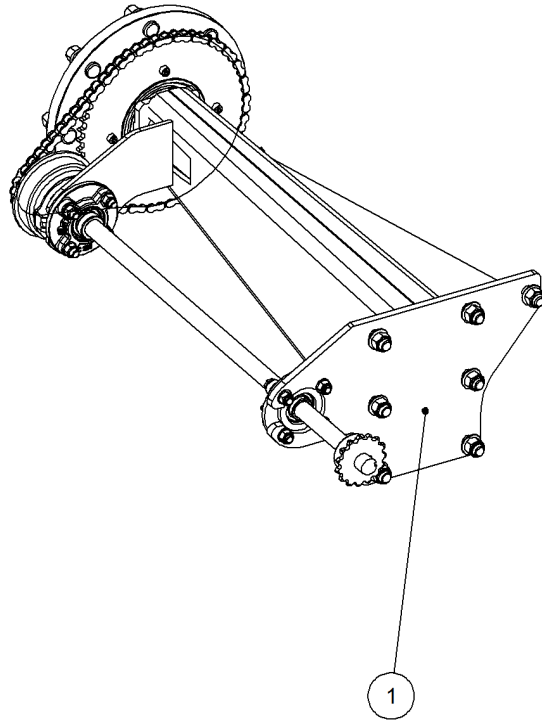

P/N 248451000

Axle Hub & Stub Kit - 3.5T (8 stud) x 3.0m

Key	Part Number	Description	Qty
1	244454000	Axle Hub & Stub - Drive - 3.5T (8 stud) x 3.0m	1
2	245454000	Axle Hub & Stub - Lazy - 3.5T (8 stud) x 3.0m	1
3	000160505	Bolt Hex Hd 5/8" UNC x 2"	14
4	030130161	Nut 5/8" UNC Nyloc	14
5	085116000	Flat Washer 16 ID	28

Key	Part Number	Description	Qty