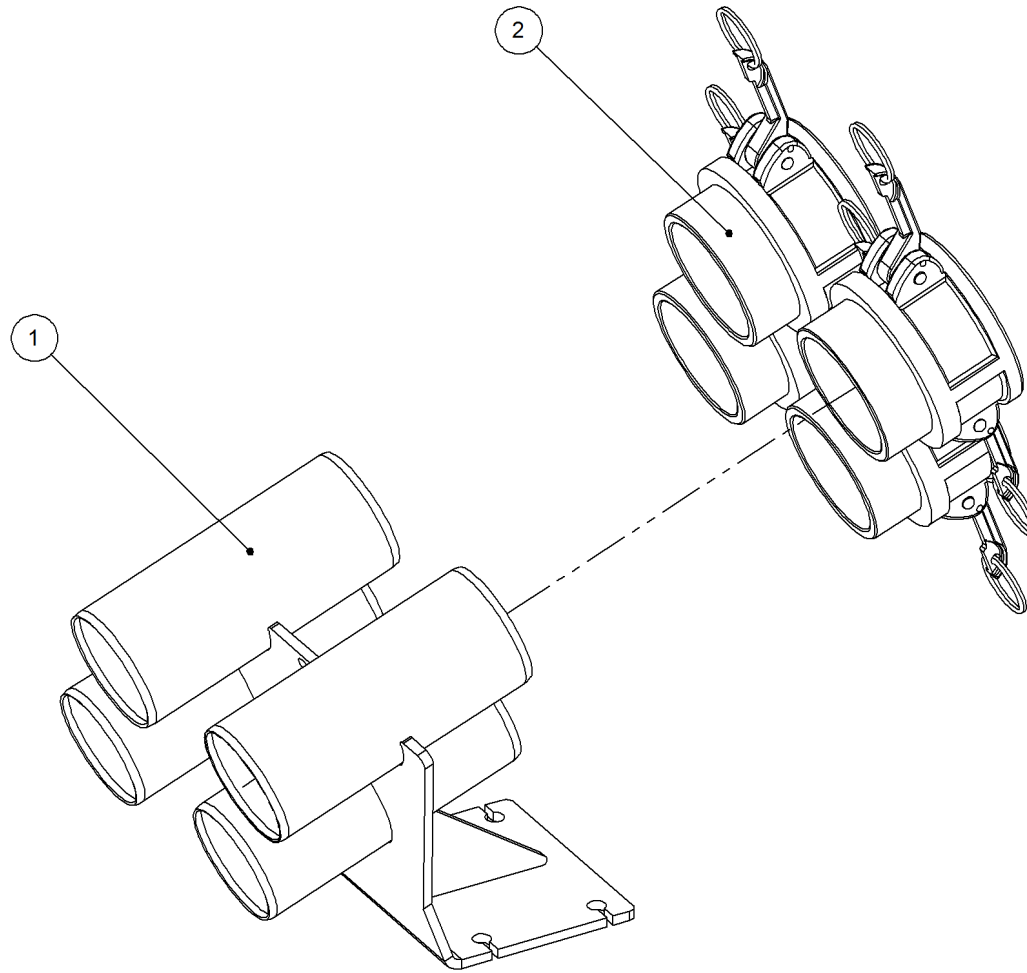

P/N 214302028

Breakaway & Coupling Assy

Key	Part Number	Description	Qty
1	214302029	Breakaway Mount	1
2	108000176	Coupling - 3" Female	4

Key	Part Number	Description	Qty