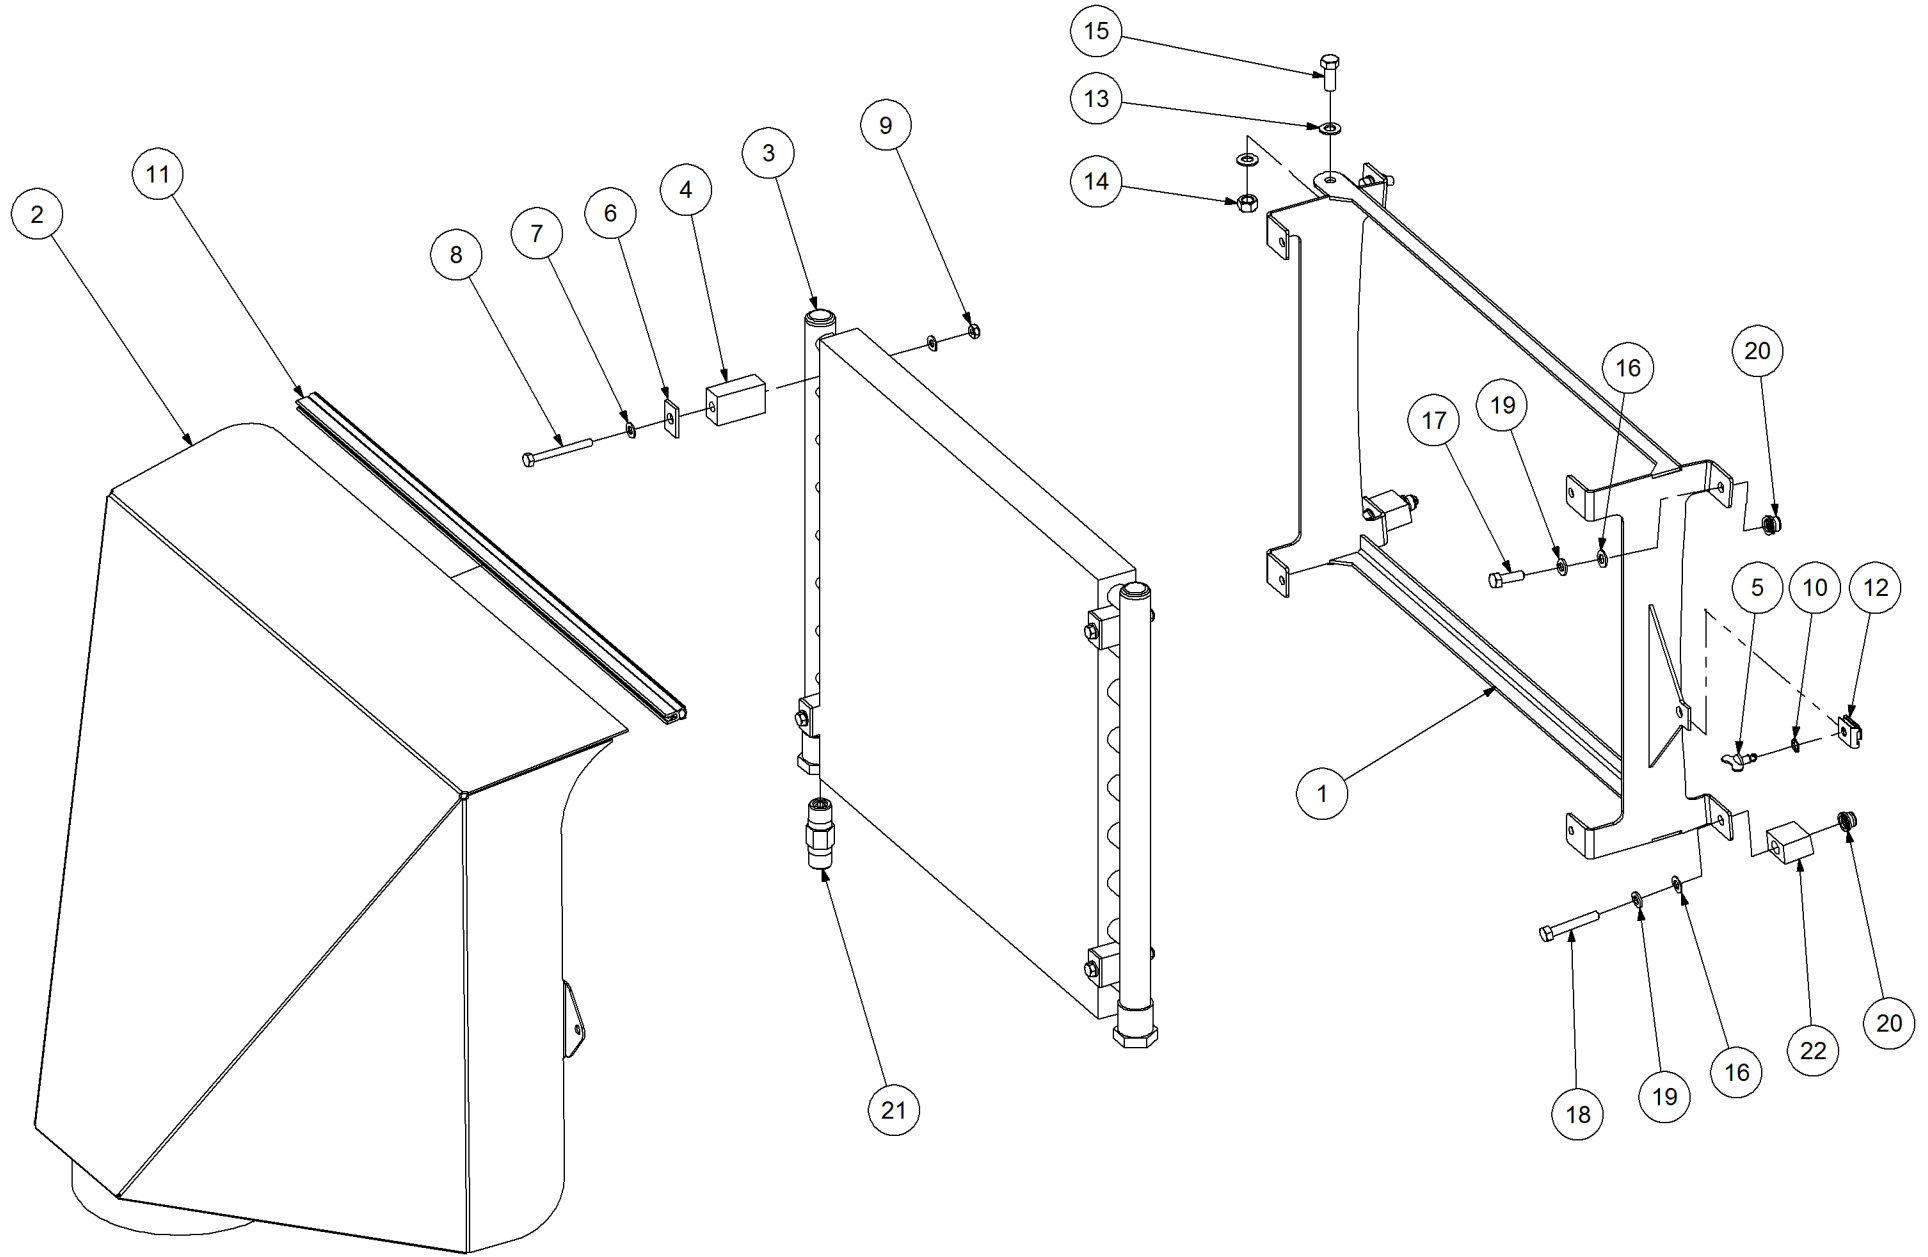

P/N 205450010 Cooler Assy

P/N 205450010 Cooler Assy

Key	Part Number	Description	Qty
1	205603001	Cooler Mount	1
2	205600001	Cooler Shroud	1
3	163109241	Oil Cooler	1
4	197203050	Rubber Cooler Mount	4
5	067852260	Wing Hd Stud -1/4 Turn Fastener	1
6	203154007	Spacer Washer	4
7	035106151	Flat Washer 1/4" ID	8
8	000060635	Bolt Hex Hd 1/4" UNC x 2-1/2"	4
9	030130061	Nut 1/4" UNC Nyloc	4
10	067853420	Retainer -1/4 Turn Fastener	1
11	205600006	Rubber Seal	1
12	067854101	Receptacle -1/4 Turn Fastener	1
13	035110191	Flat Washer 3/8" ID	4
14	030130101	Nut 3/8" UNC Nyloc	2
15	000100255	Bolt Hex Hd 3/8" UNC x 1"	2
16	035108161	Flat Washer 5/16" ID	4
17	000080255	Bolt Hex Hd 5/16" UNC x 1"	2
18	000080505	Bolt Hex Hd 5/16" UNC x 2"	2
19	036108000	Spring Washer 5/16" ID	4
20	030170081	Nut 5/16" UNC Huck	4
21	200122350	Relief Valve	1
22	197203033	Cooler Mount Spacer Block	2

Key	Part Number	Description	Qty