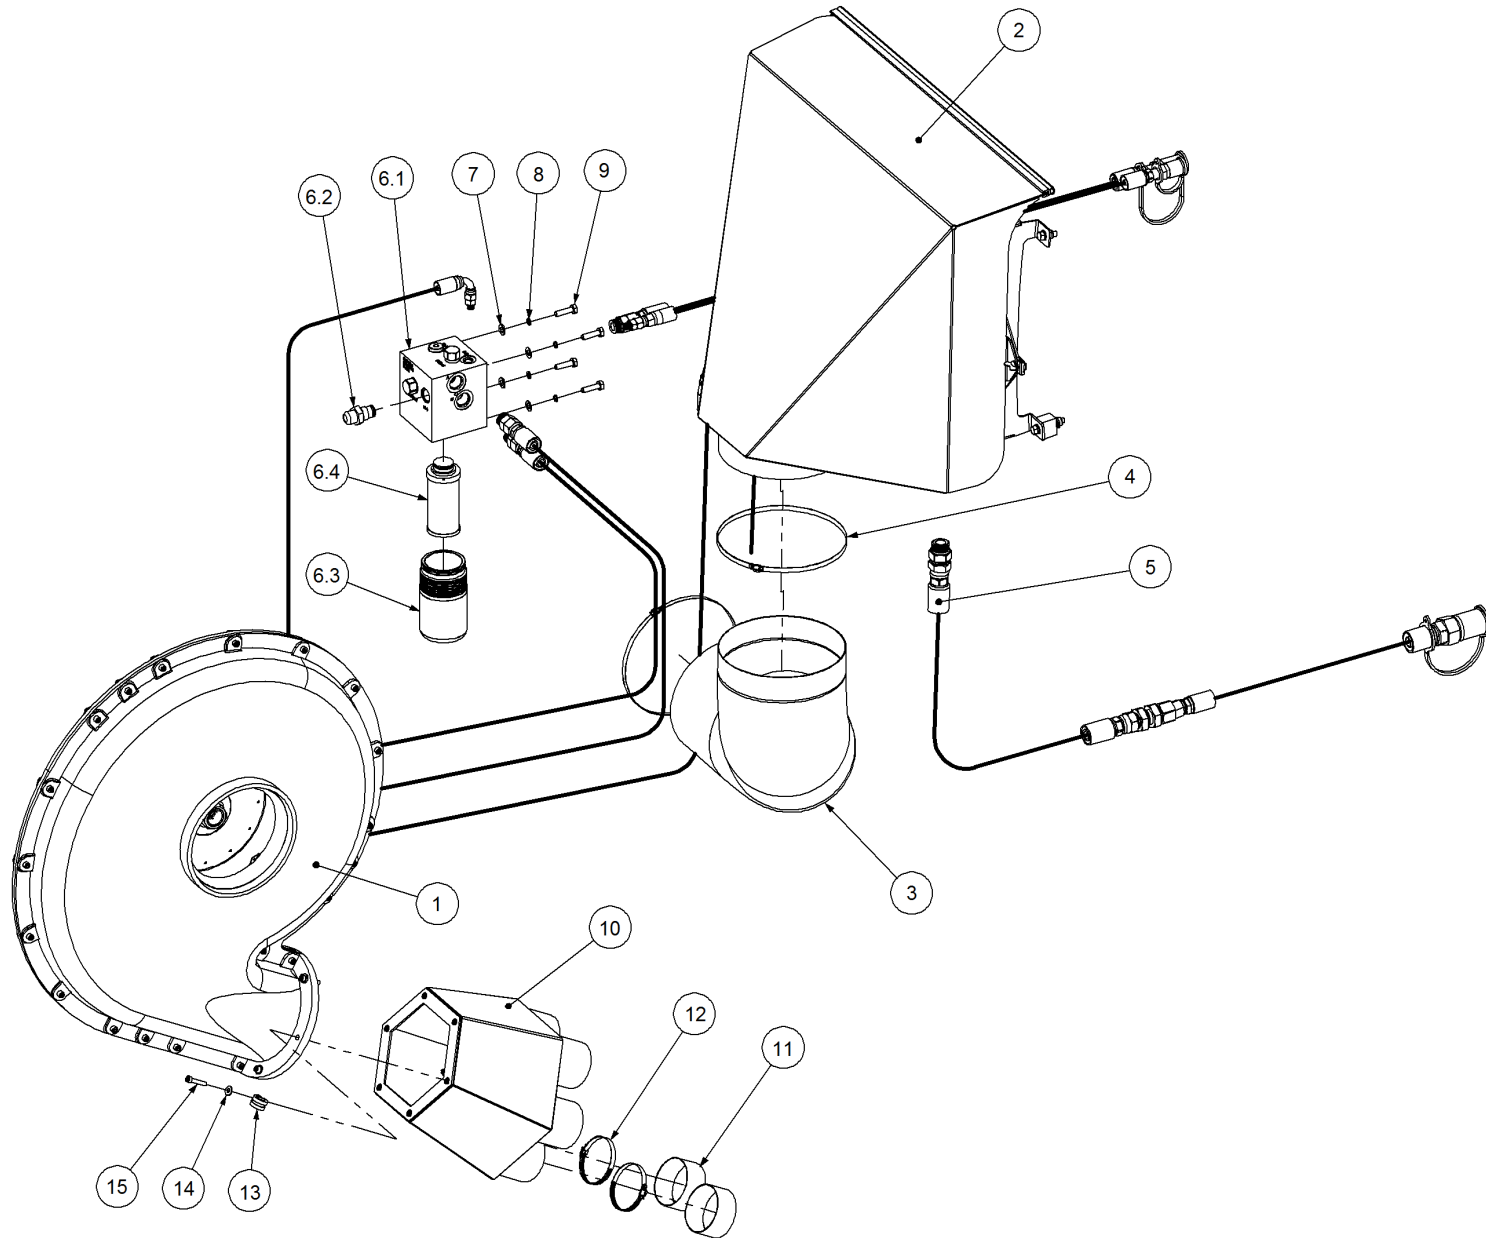

P/N 25000008 Blower Kit - Rexroth

P/N 25000008 Blower Kit - Rexroth

Key	Part Number	Description	Qty
1	251902000	Blower - Rexroth	1
2	205450010	Cooler Assy	1
3	205001000	Hose - 8" Nyladuct	1
4	101178229	Hose Clamp - 178 - 229	2
5	150000081	Hydraulic Hose & Fittings Kit	1
6	254000002	Anti Cavity Manifold	1
6.1	161000003	Anti Cavity Manifold	1
6.2	161000005	HI-VT Indicator	1
6.3	254000001	Filter Bowl	1
6.4	159424400	Filter Element suits Anti Cavity Manifold - Blower Kit	1
7	085108000	Flat Washer 8 ID	4
8	086108000	Spring Washer 8 ID	4
9	050080258	Bolt Hex Hd M8 x 25	4
10	259602000	Blower Outlet - 6 Outlet	1
11	197000762	Blank Off Cap 3" Black	2
12	101070090	Hose Clamp - Tridon 70 - 90	2
13	115001351	Cable Clamp 18mm	1
14	035106151	Flat Washer 1/4" ID	6
15	010106032	Cap Screw 1/4" UNC x 1-1/4"	6

Key	Part Number	Description	Qty