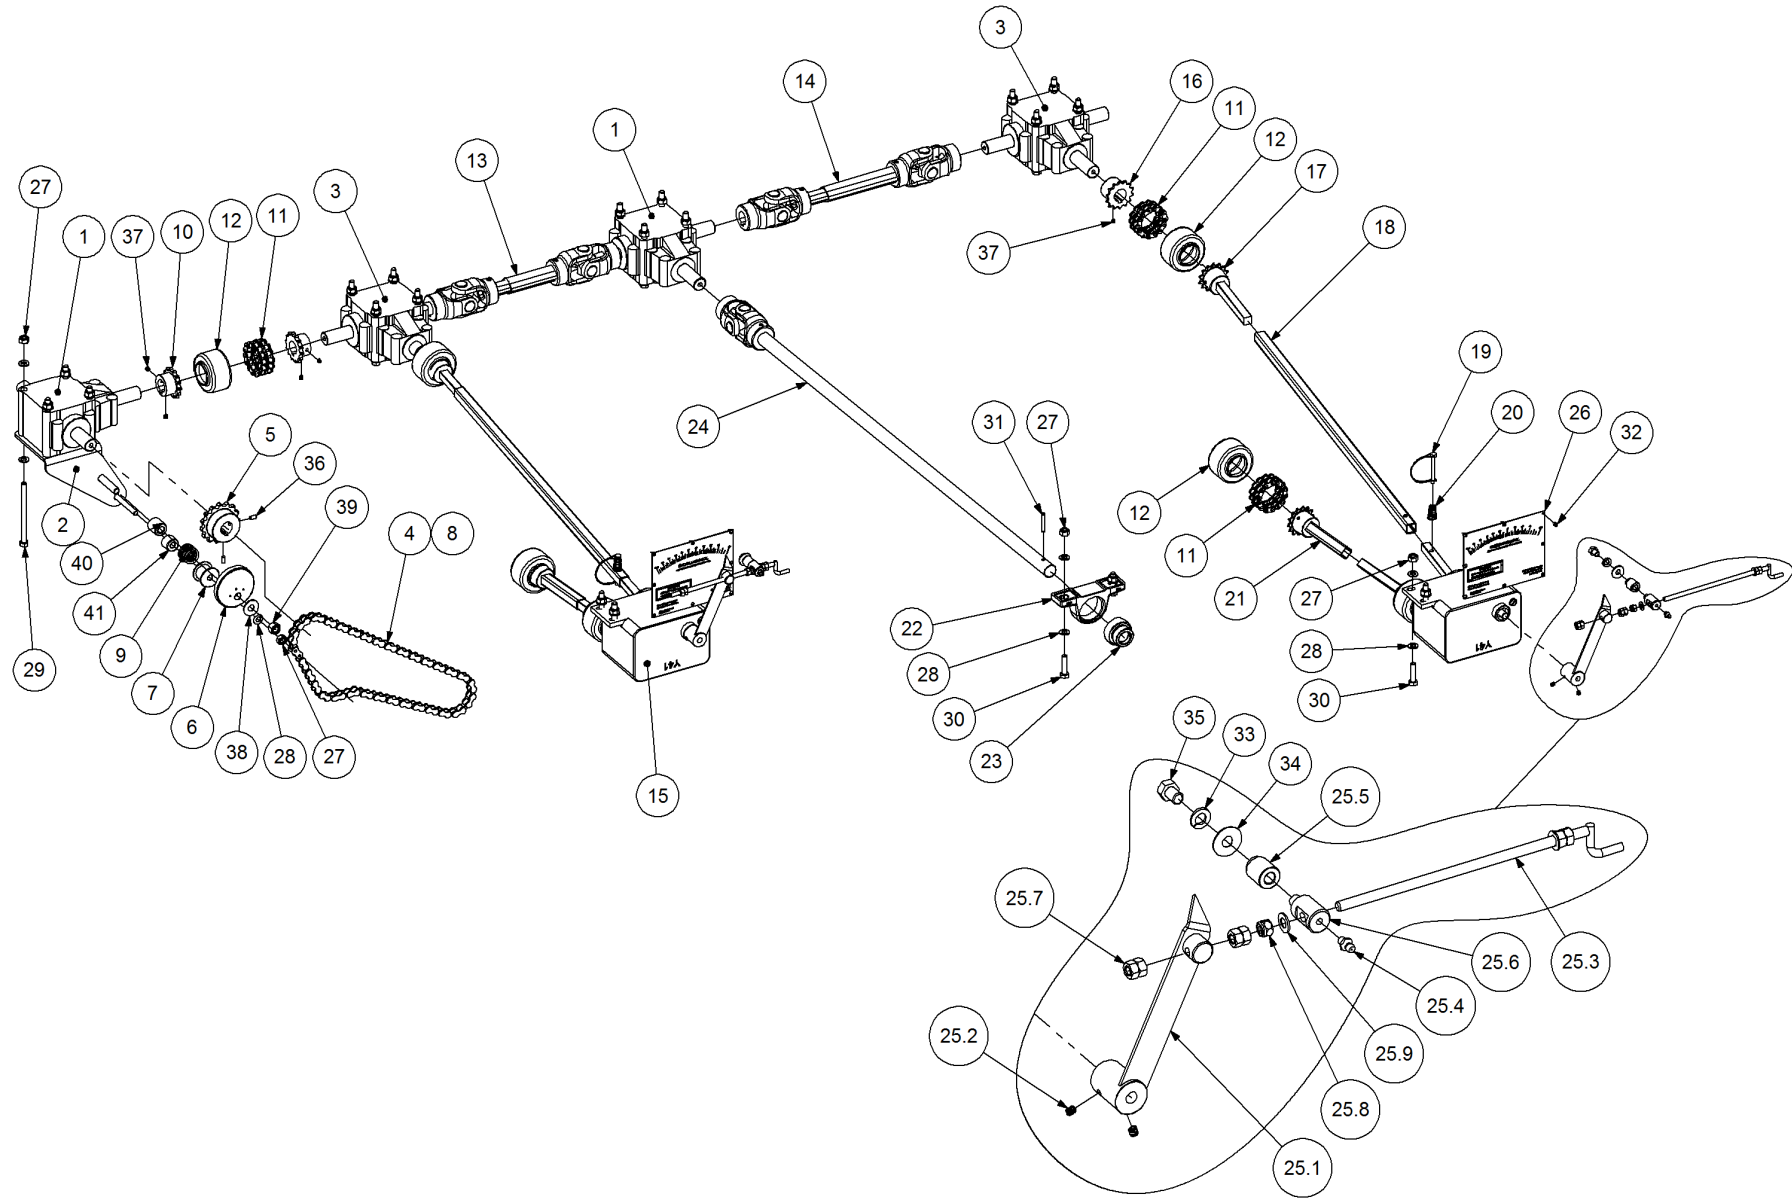

P/N 290452001 Drive Kit - Ground Drive

Key	Part Number	Description	Qty	Key	Part Number	Description	Qty
1	130010006	Gearbox - Ratio 1:1	2	25.6	209600007	Swivel Screw	1
1.1	130025477	Seal 25 ID - Gearbox	3	25.7	030110081	Nut 5/16" UNC	6
2	217302013	Drive Tensioner	1	25.8	030130081	Nut 5/16" UNC Nyloc	1
3	130010111	Gearbox - Ratio 3.25:1	2	25.9	035108161	Flat Washer 5/16" ID	2
3.1	130025477	Seal 25 ID - Gearbox	3	26	192017514	Calibration Dial	2
4	125116111	Chain 5/8" BS Simplex O'Ring 63L	1	27	030130101	Nut 3/8" UNC Nyloc	27
5	127150150	Sprocket (Plastic) 5/8" BS x 15T - 1" ID	1	28	035110191	Flat Washer 3/8" ID	50
6	290000045	Chain Tensioner - Roller	1	29	000101255	Bolt Hex Hd 3/8" UNC x 5"	16
7	290000004	Chain Tensioner - 10 Dia	1	30	000100385	Bolt Hex Hd 3/8" UNC x 1-1/2"	10
8	125216111	Chain 5/8" BS Simplex O'Ring CL	1	31	090106038	Roll Pin 1/4" x 1-1/2"	1
9	124112026	Spring - Torsion - RH	1	32	094103001	Pop Rivet 1/8" Aluminium	16
10	127120141	Sprocket (Steel) 1/2"BS x 14T - 25 ID	2	33	036110000	Spring Washer 3/8" ID	2
11	125412120	Chain 1/2" BS Duplex 13L	5	34	035110251	Flat Washer 3/8" ID	2
12	131000004	Chain Boot	5	35	000100135	Bolt Hex Hd 3/8" UNC x 1/2"	2
13	131210370	Drive Shaft & Universal	1	36	013110613	Grub Screw 1/4" UNC x 1/2"	2
14	131210420	Drive Shaft & Universal	1	37	013110606	Grub Screw 1/4" UNC x 1/4"	6
15	290000040	Zero Max Y41 w/- Sprockets & Shafts	2	38	035113250	Flat Washer 1/2" ID	1
16	290000034	Sprocket (Plastic) 1/2" BS x 14T - 25 ID	2	39	030130131	Nut 1/2" UNC Nyloc	1
17	290000007	Drive Shaft w/- Sprocket - 170 Lg	2	40	290000046	Spacer Tensioner - 1" OD x 28 Lg	1
18	290300740	Drive Tube	2	41	290302077	Spacer	1
19	095306050	Lynch Pin 1/4"	2				
20	124112032	Spring - Compression	2				
21	290000009	Drive Tube w/- Sprocket - 150 Lg	2				
22	136420500	Bearing Housing - Pillow Block	1				
23	135520525	Bearing - 1" ID	1				
24	290302055	Crank Shaft w/- Universal	1				
25	209300000	Calibration Adjustment Kit	2				
25.1	209300001	Calibration Indicator	1				
25.2	013110606	Grub Screw 1/4" UNC x 1/4"	2				
25.3	209600001	Indicator Adjusting Screw	1				
25.4	111206000	Grease Nipple 1/4" UNF	1				
25.5	209600004	Adaptor	1