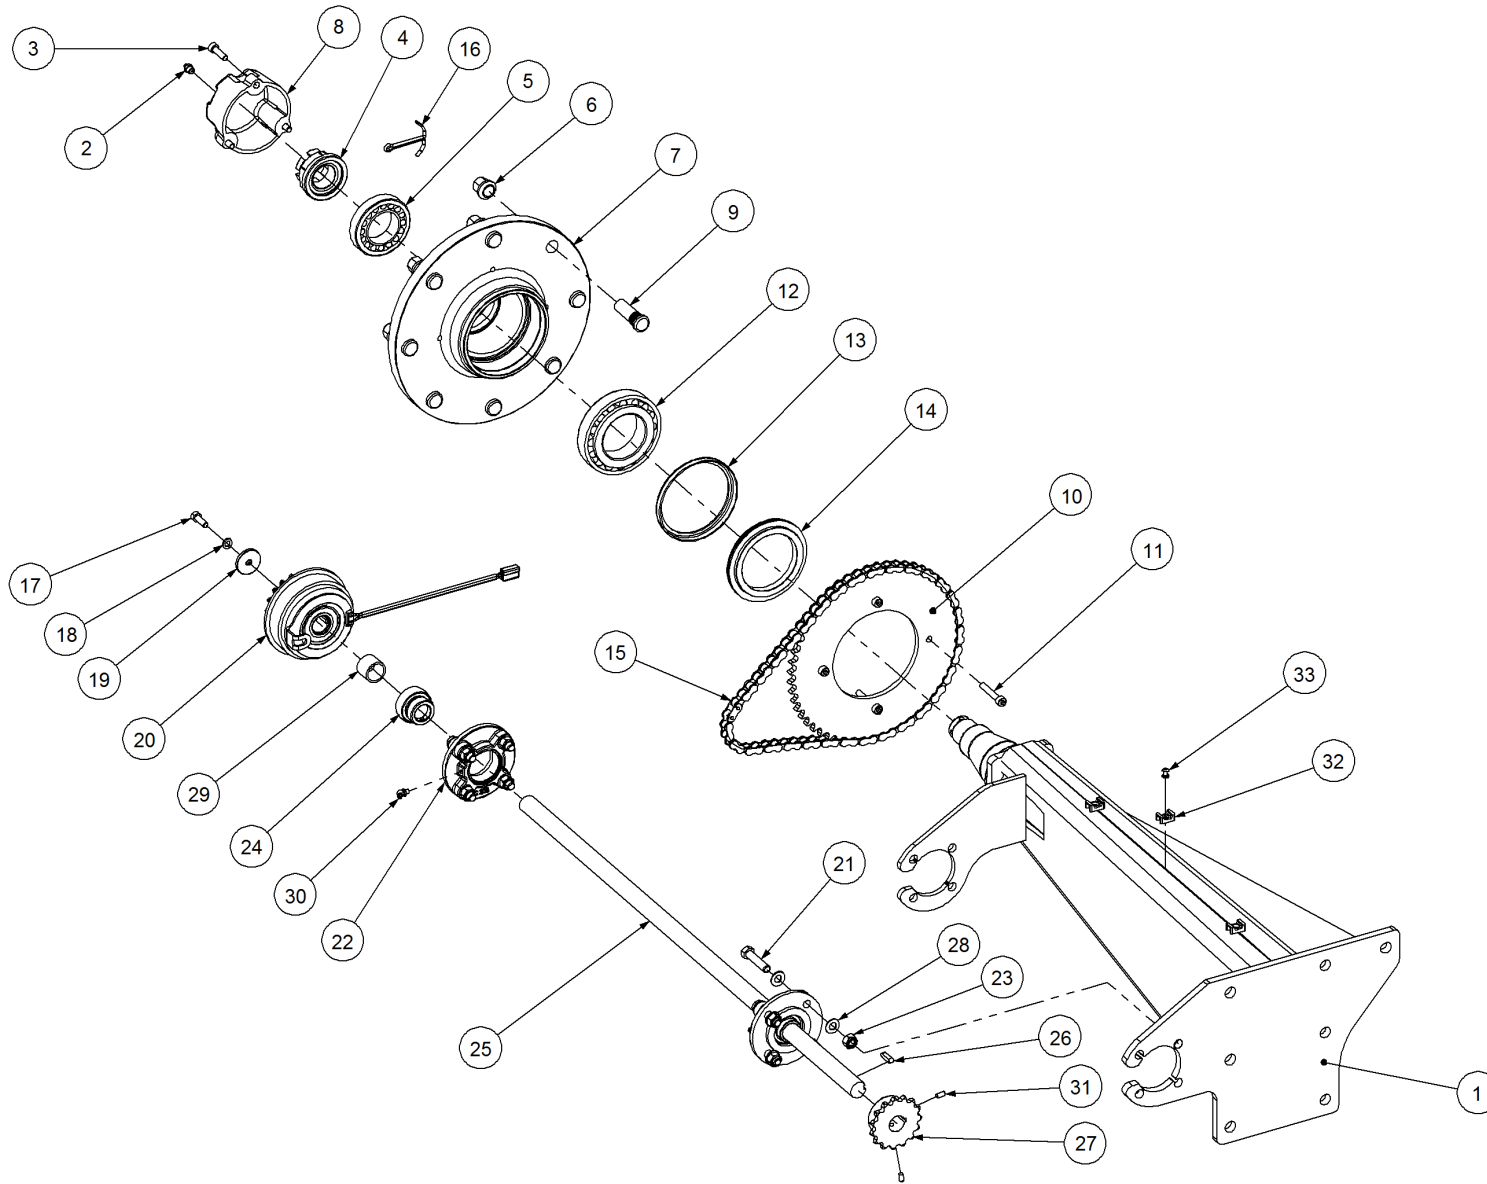

Key	Part Number	Description	Qty
-----	-------------	-------------	-----

**P/N 244454000 Axle Hub & Stub - Drive - 3.5T (8 stud) x 3.0m**

Key	Part Number	Description	Qty
1	244454001	Axle - Drive	1
2	111103000	Grease Nipple 1/8" BSP	1
3	060108030	Cap Screw M8 x 30	3
4	249092002	Axle Nut 1-1/2"	1
5	135030210	Bearing Tapered Roller 50 ID	1
6	080161801	Wheel Nut M18	8
7	139075006	Hub - 8 stud	1
8	139075007	Grease Cap	1
9	056180600	Wheel Stud M18	8
10	249150542	Sprocket Plate 5/8" BS x 60T	1
11	060108050	Cap Screw M8 x 50	4
12	135030214	Bearing Tapered Roller 70 ID	1
13	139075009	Wear Ring	1
14	139075008	Seal 3-1/2" ID	1
15	249063000	Chain 5/8" Simplex O'ring	1
16	092206080	Split Pin 6.3 Dia x 80	1
17	000080255	Bolt Hex Hd 5/16" UNC x 1"	1
18	036108000	Spring Washer 5/16" ID	1
19	290000002	Retainer Washer	1
20	115005314	Electric Clutch w/- 18T Sprocket	1
21	000110505	Bolt Hex Hd 7/16" UNC x 2" UNC	8
22	136220500	Bearing Housing - 4 Bolt	2
23	030130111	Nut 7/16" UNC Nyloc	8
24	135520525	Bearing - 1" ID	2
25	290000081	Clutch Shaft	1
26	182064625	Key 6.4 x 6.4 x 25 Lg	1
27	127150150	Sprocket (Plastic) 5/8" BS x 15T - 1" ID	1
28	035111220	Flat Washer 7/16" ID	16
29	240000000	Bush	1
30	111206450	Grease Nipple 1/4" UNF - 45°	2
31	013110613	Grub Screw 1/4" UNC x 1/2"	2
32	115001512	Cable Clamp	3