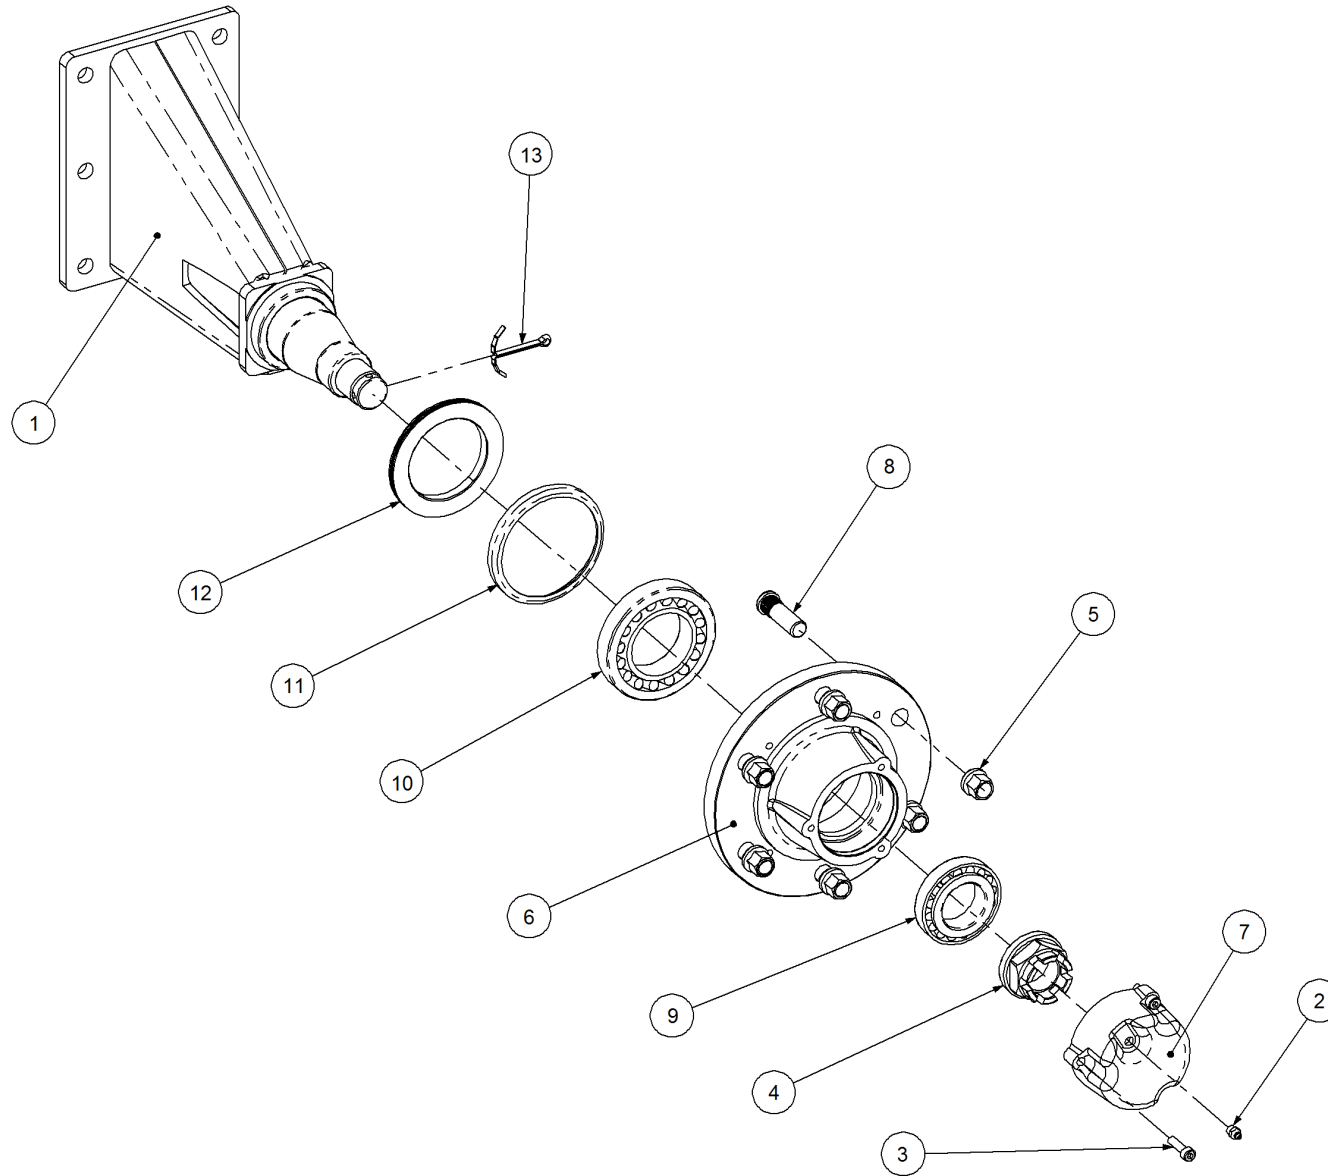

Key	Part Number	Description	Qty
-----	-------------	-------------	-----

**P/N 244300000 Axle Hub & Stub - Drive - 3.5T (6 stud) x 2.1m**

Key	Part Number	Description	Qty	Key	Part Number	Description	Qty
1	244300001	Axle - Drive	1	33	013110613	Grub Screw 1/4" UNC x 1/2"	2
2	111103000	Grease Nipple 1/8" BSP	1				
3	060108030	Cap Screw M8 x 30	3				
4	249092002	Axle Nut 1-1/2"	1				
5	080161801	Wheel Nut M18	6				
6	139075004	Hub - 6 stud	1				
7	139075007	Grease Cap	1				
8	056180600	Wheel Stud M18	6				
9	249150542	Sprocket Plate 5/8" BS x 60T	1				
10	060108050	Cap Screw M8 x 50	4				
11	135030210	Bearing Tapered Roller 50 ID	1				
12	135030214	Bearing Tapered Roller 70 ID	1				
13	139075009	Wear Ring	1				
14	139075008	Seal 3-1/2" ID	1				
15	249063000	Chain 5/8" Simplex O'ring	1				
16	000080255	Bolt Hex Hd 5/16" UNC x 1"	1				
17	036108000	Spring Washer 5/16" ID	1				
18	290000002	Retainer Washer	1				
19	092206080	Split Pin 6.3 Dia x 80	1				
20	115005314	Electric Clutch w/- 18T Sprocket	1				
21	000110505	Bolt Hex Hd 7/16" UNC x 2" UNC	8				
22	136220500	Bearing Housing - 4 Bolt	2				
23	135520525	Bearing - 1" ID	2				
24	290000080	Clutch Shaft	1				
25	182064625	Key 6.4 x 6.4 x 25 Lg	1				
26	030130111	Nut 7/16" UNC Nyloc	8				
27	127150150	Sprocket (Plastic) 5/8" BS x 15T - 1" ID	1				
28	115001512	Cable Clamp	1				
29	094105000	Pop Rivet 3/16" Steel	1				
30	240000000	Bush	1				
31	035111220	Flat Washer 7/16" ID	16				
32	111206450	Grease Nipple 1/4" UNF - 45°	2				