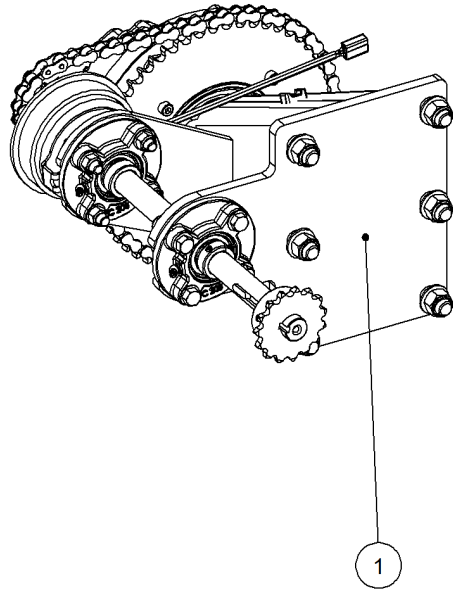

P/N 248450000

Axle Hub & Stub Kit - 3.5T (6 stud) x 2.1m

Key	Part Number	Description	Qty
1	244300000	Axle Hub & Stub - Drive - 3.5T (6 stud) x 2.1m	1
2	245300000	Axle Hub & Stub - Lazy - 3.5T (6 stud) x 2.1m	1
3	085116000	Flat Washer 16 ID	24
4	000160505	Bolt Hex Hd 5/8" UNC x 2"	12
5	030130161	Nut 5/8" UNC Nyloc	12

Key	Part Number	Description	Qty