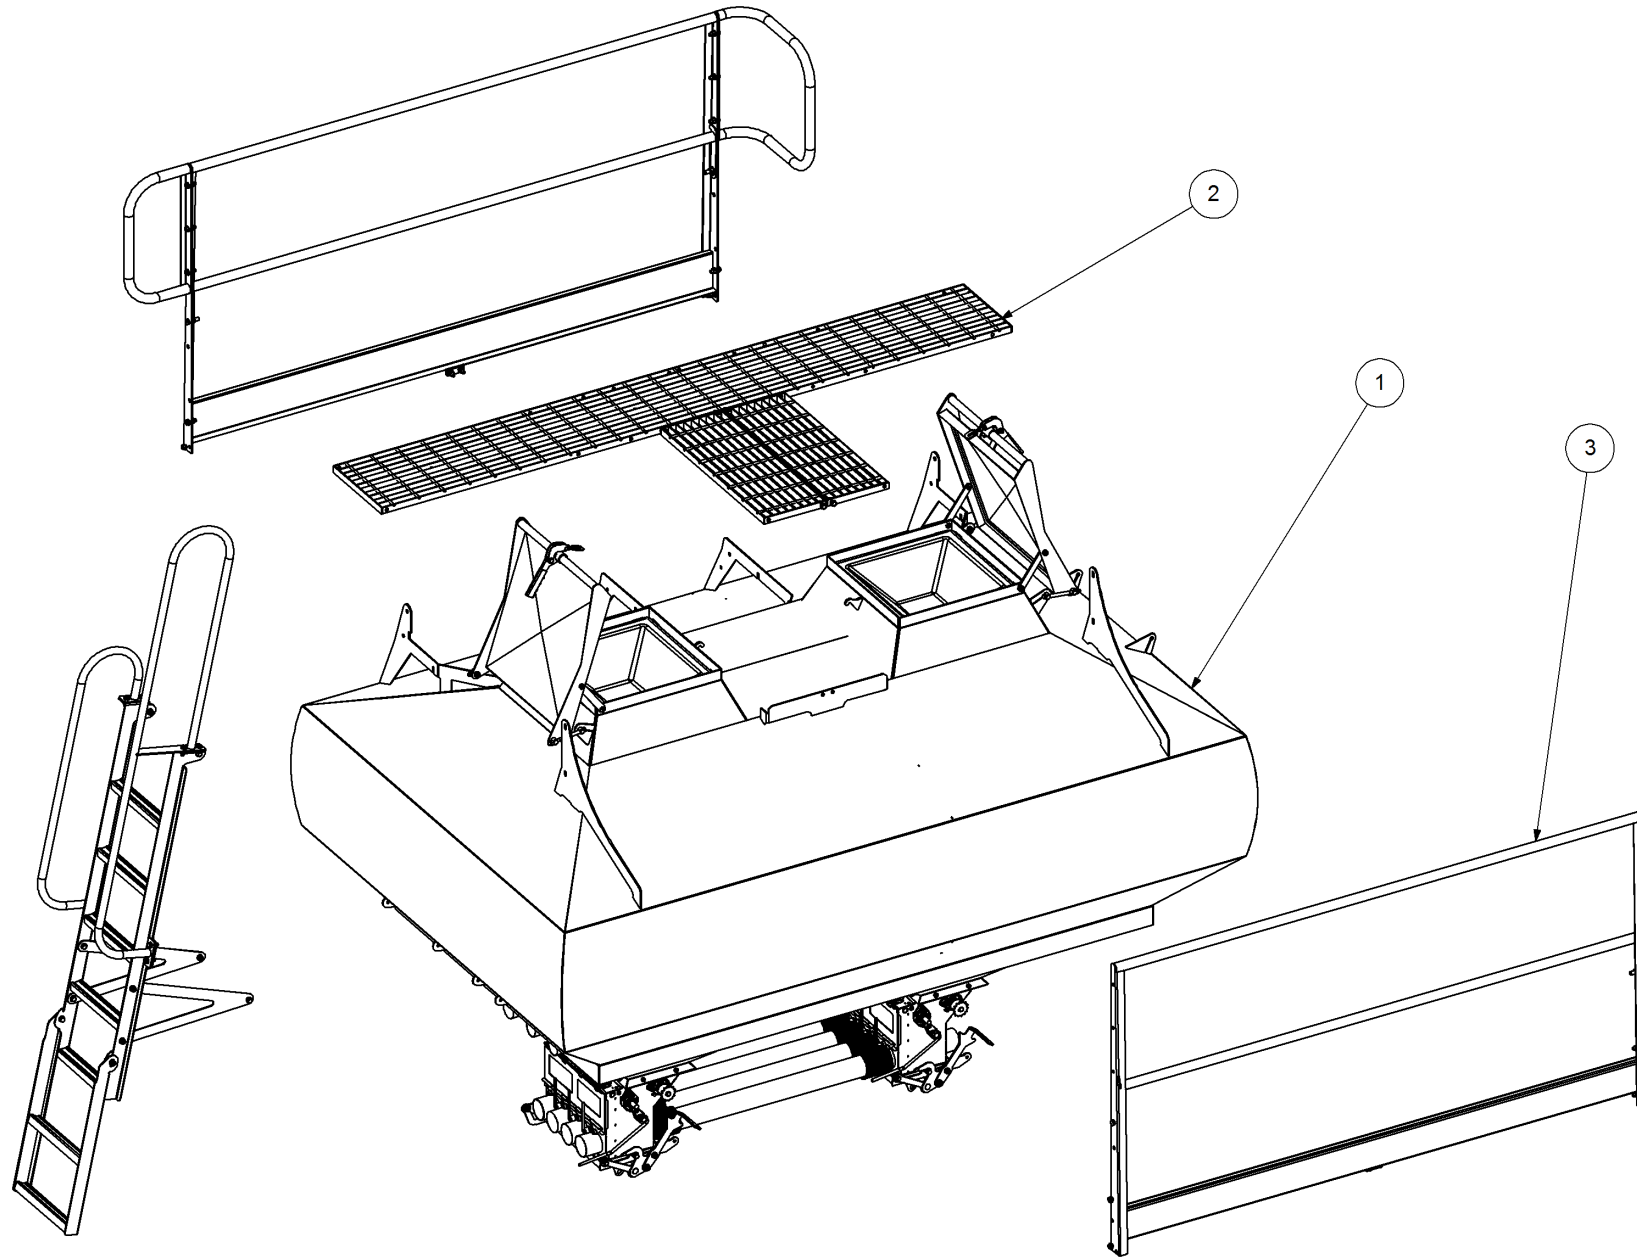

P/N 200452000

Bin Assembly - 4500 2 Bin

Key	Part Number	Description	Qty
1	200452250	Bin Sub Assembly - 4500 2 Bin	1
2	200452215	Walkway Kit - 4500 2 Bin	1
3	200452210	Handrail Kit - 4500 3 Bin	1

Key	Part Number	Description	Qty