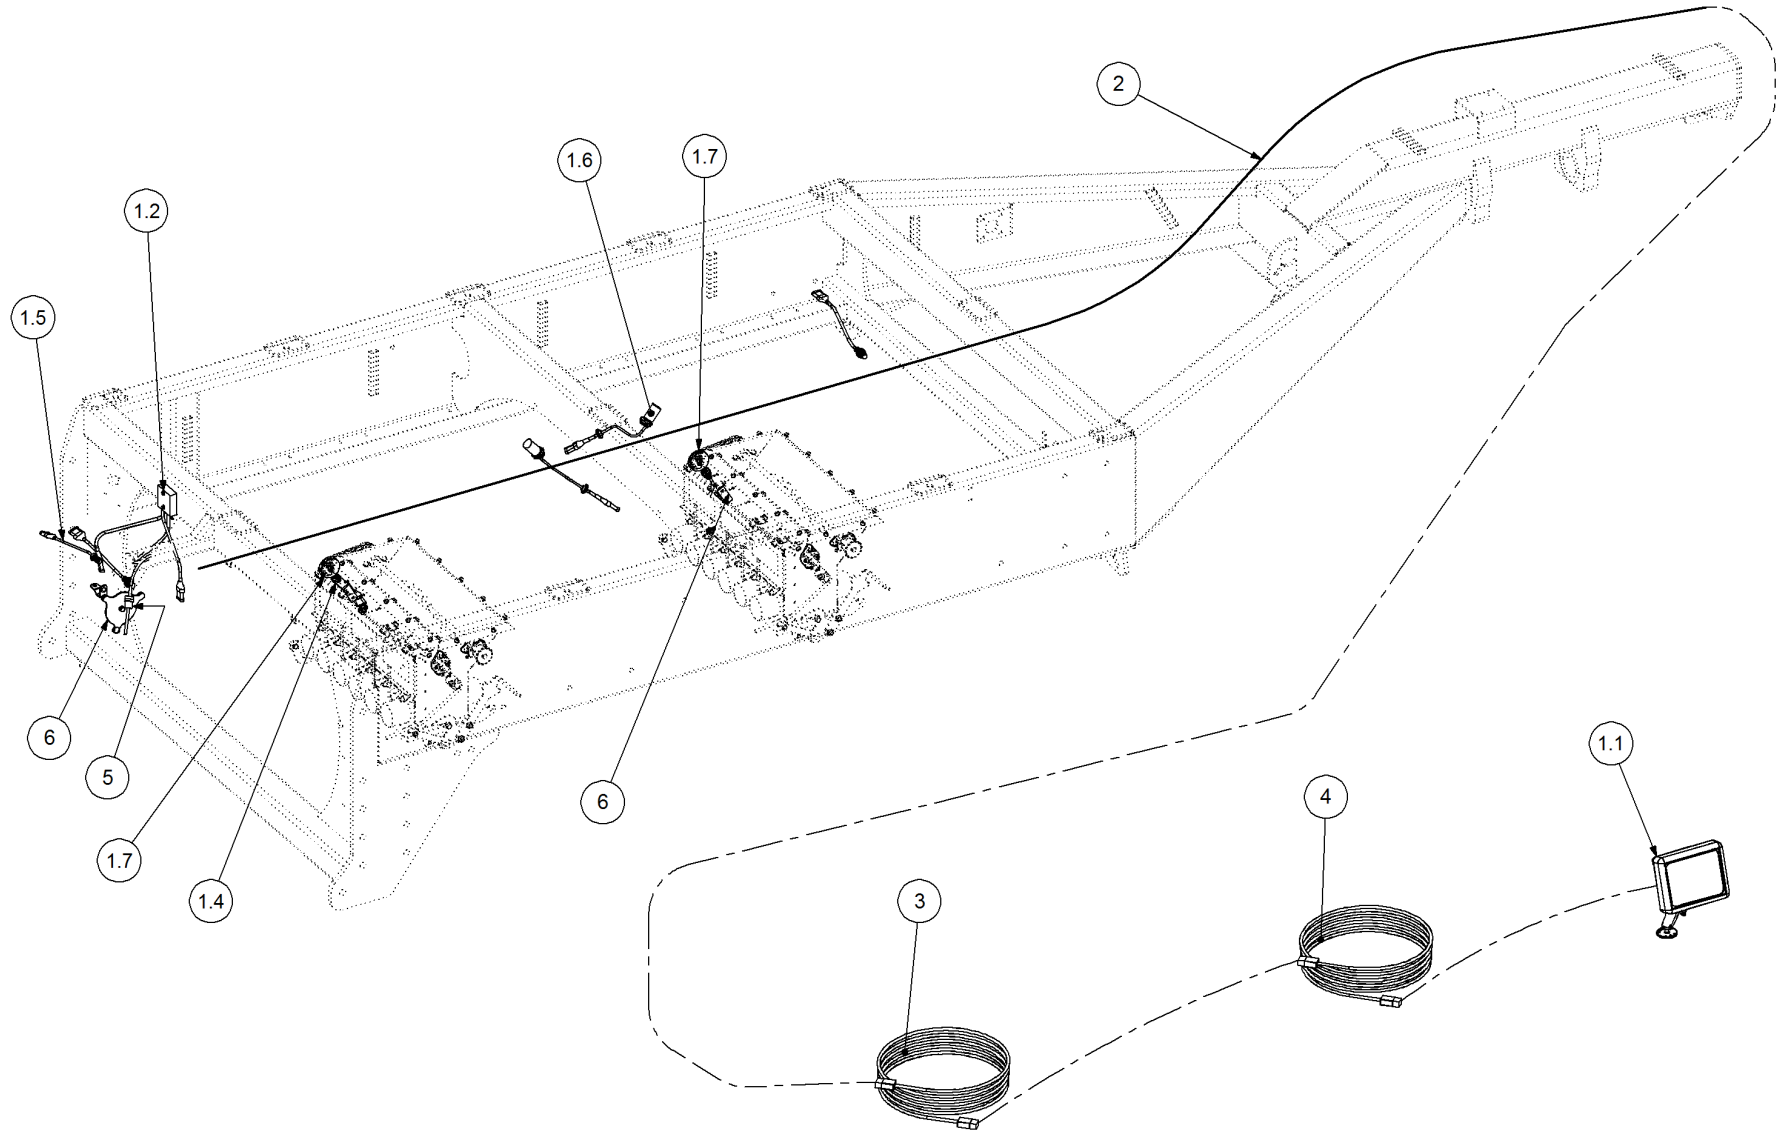

P/N 156590001 Stauff Clamp Kit

Key	Part Number	Description	Qty
1	156142160	Clamp Pipe Single 16 Dia	9
2	156162000	Clamp Top Plate	9
3	156143254	Clamp Pipe Single 25.4 Dia	9
4	156163000	Clamp Top Plate	9
5	156164000	Clamp Top Plate	8
6	156144280	Clamp Pipe Single 28 Dia	8
7	050060408	Bolt Hex Hd M6 x 40	36
8	050060458	Bolt Hex Hd M6 x 45	16
9	156180006	Stauff Rail Nut M6	52

Key	Part Number	Description	Qty