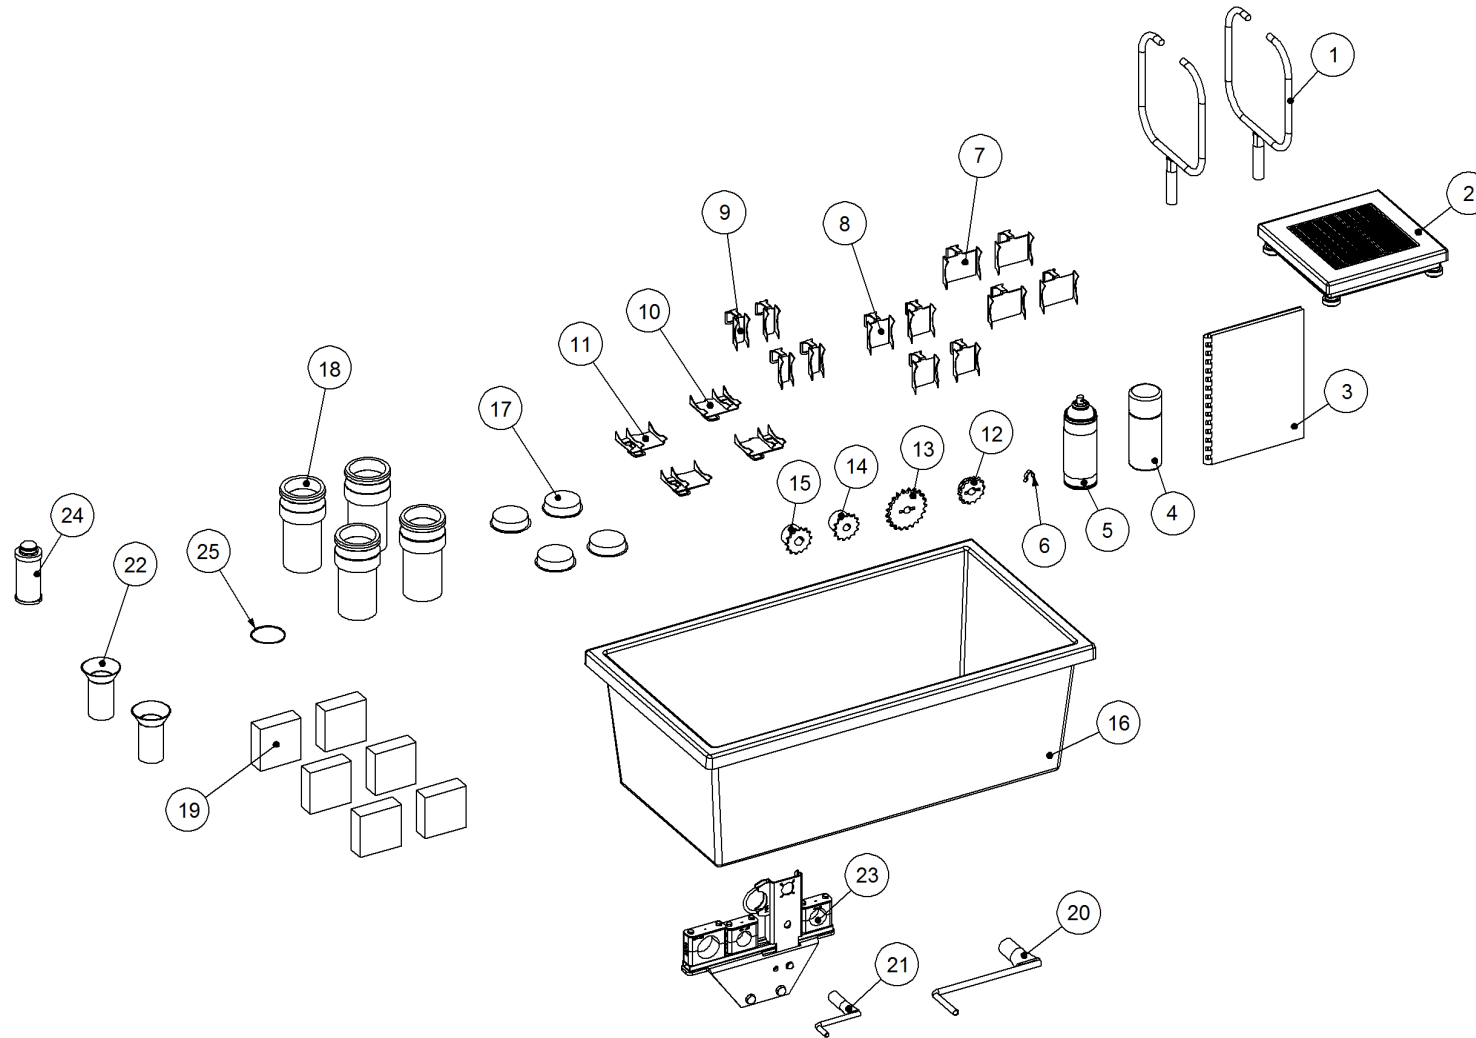

P/N 291400002 Dispatch Kit - Ground Drive

Key	Part Number	Description	Qty
1	235600001	Hose Holder 4 Way	2
2	116503080	Electric Scales	1
3	198691208	Operator's Manual	1
4	199005011	Spray Can - Green	1
5	OZ300C	Ozspray Industry Grade 300gm Aerosol	1
6	193003765	Retainer Clip - Sprocket	1
7	208400034	Metering Unit Blank-Off 100%	4
8	208400033	Metering Unit Blank-Off 66%	4
9	208400032	Metering Unit Blank-Off 33%	4
10	208600058	Metering Unit Blank Off (Canola) LH	2
11	208600060	Metering Unit Blank Off (Canola) RH	2
12	126131405	Sprocket (Plastic) 1/2" BS x 14T - 5/8" ID	1
13	126132106	Sprocket (Plastic) 1/2" BS x 21T - 5/8" ID	1
14	290000032	Sprocket (Plastic) 1/2" BS x 14T - 5/8" ID	1
15	290000031	Sprocket (Plastic) 1/2" BS x 14T - 3/4" ID	1
16	197809005	Weighing Container	1
17	197000765	Blank Off Cap 3"	4
18	280000276	Camlock 3" Male With Tail	4
19	197959535	Blank Off Sponge	6
20	208400045	Crank Handle - Short	1
21	208400095	Crank Handle	1
22	208076050	Air Restrictor	2
23	233260120	Hyd Hose & Electrical Connector Assy	1
24	159424400	Filter Element suits Anti Cavity Manifold - Blower Kit	1
25	152BU-144	Washer	1

Key	Part Number	Description	Qty