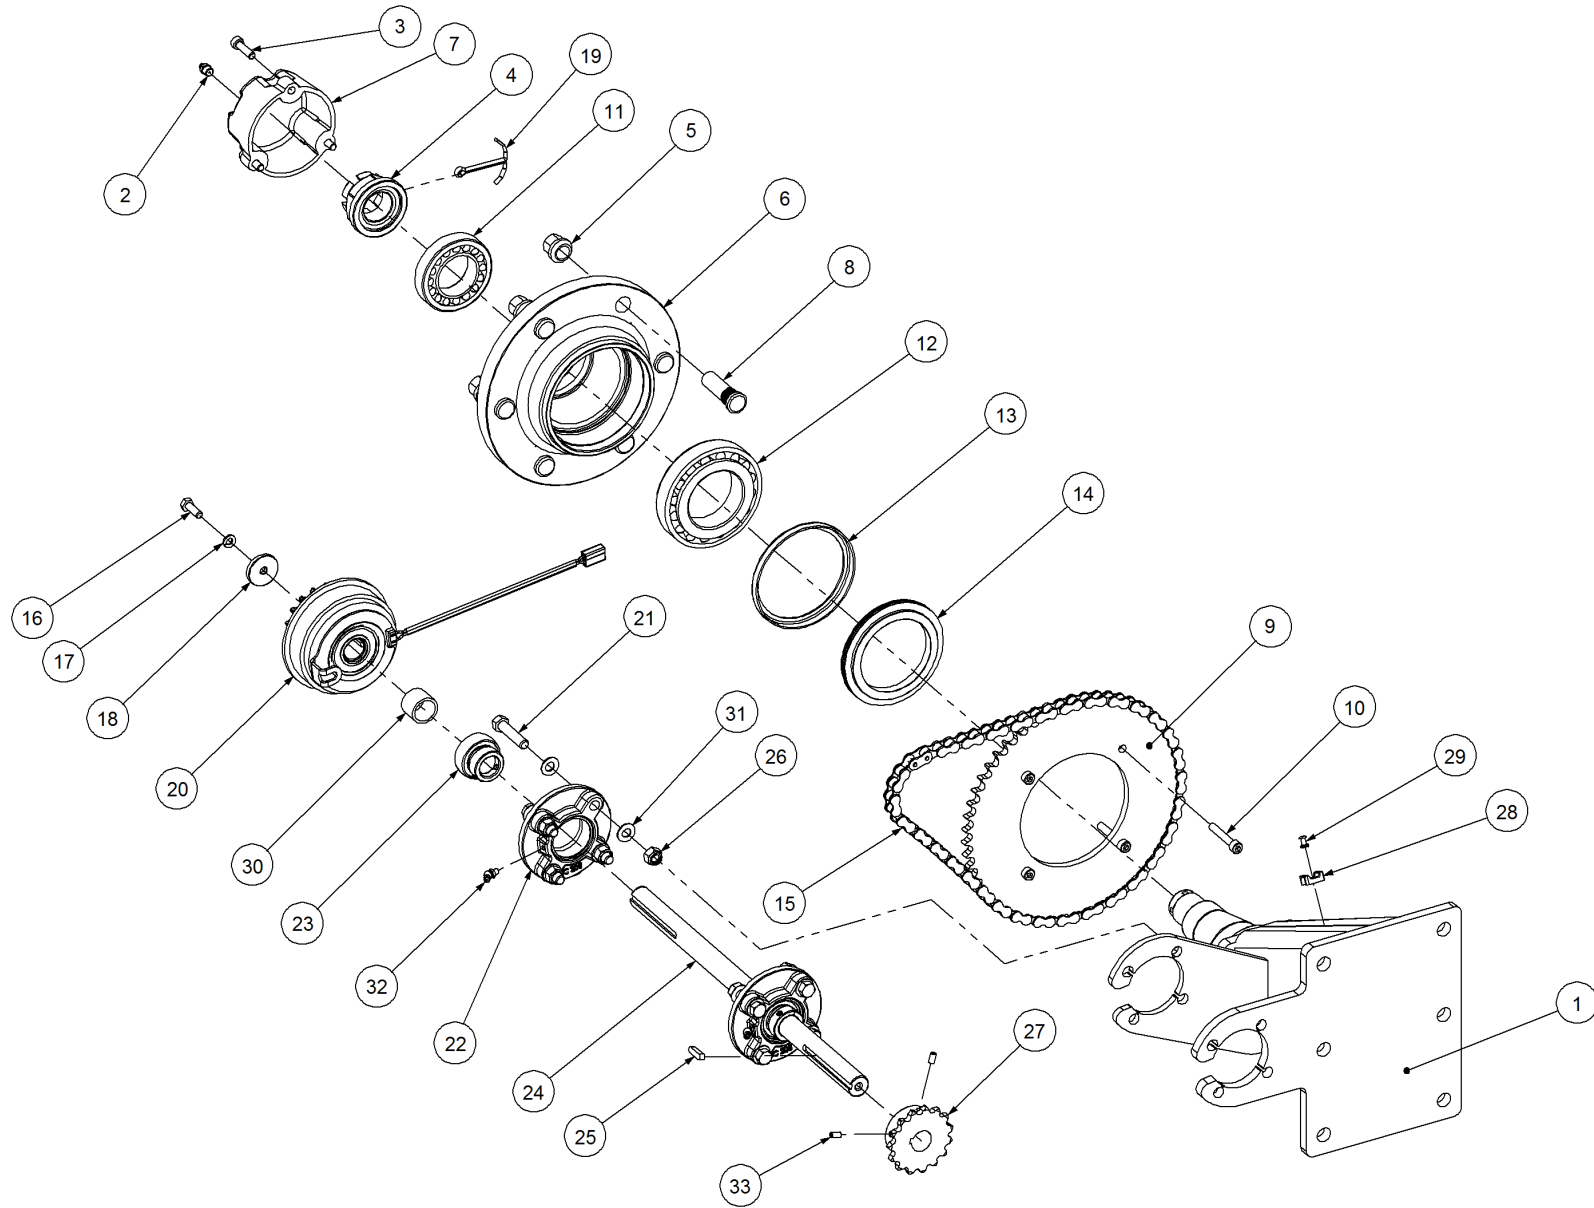

Key	Part Number	Description	Qty
-----	-------------	-------------	-----

**P/N 244300000 Axle Hub & Stub - Drive - 3.5T (6 stud) x 2.1m**

Key	Part Number	Description	Qty	Key	Part Number	Description	Qty
1	244300001	Axle - Drive	1	33	013110613	Grub Screw 1/4" UNC x 1/2"	2
2	111103000	Grease Nipple 1/8" BSP	1				
3	060108030	Cap Screw M8 x 30	3				
4	249092002	Axle Nut 1-1/2"	1				
5	080161801	Wheel Nut M18	6				
6	139075004	Hub - 6 stud	1				
7	139075007	Grease Cap	1				
8	056180600	Wheel Stud M18	6				
9	249150542	Sprocket Plate 5/8" BS x 60T	1				
10	060108050	Cap Screw M8 x 50	4				
11	135030210	Bearing Tapered Roller 50 ID	1				
12	135030214	Bearing Tapered Roller 70 ID	1				
13	139075009	Wear Ring	1				
14	139075008	Seal 3-1/2" ID	1				
15	249063000	Chain 5/8" Simplex O'ring	1				
16	000080255	Bolt Hex Hd 5/16" UNC x 1"	1				
17	036108000	Spring Washer 5/16" ID	1				
18	290000002	Retainer Washer	1				
19	092206080	Split Pin 6.3 Dia x 80	1				
20	115005314	Electric Clutch w/- 18T Sprocket	1				
21	000110505	Bolt Hex Hd 7/16" UNC x 2" UNC	8				
22	136220500	Bearing Housing - 4 Bolt	2				
23	135520525	Bearing - 1" ID	2				
24	290000080	Clutch Shaft	1				
25	182064625	Key 6.4 x 6.4 x 25 Lg	1				
26	030130111	Nut 7/16" UNC Nyloc	8				
27	127150150	Sprocket (Plastic) 5/8" BS x 15T - 1" ID	1				
28	115001512	Cable Clamp	1				
29	094105000	Pop Rivet 3/16" Steel	1				
30	240000000	Bush	1				
31	035111220	Flat Washer 7/16" ID	16				
32	111206450	Grease Nipple 1/4" UNF - 45°	2				