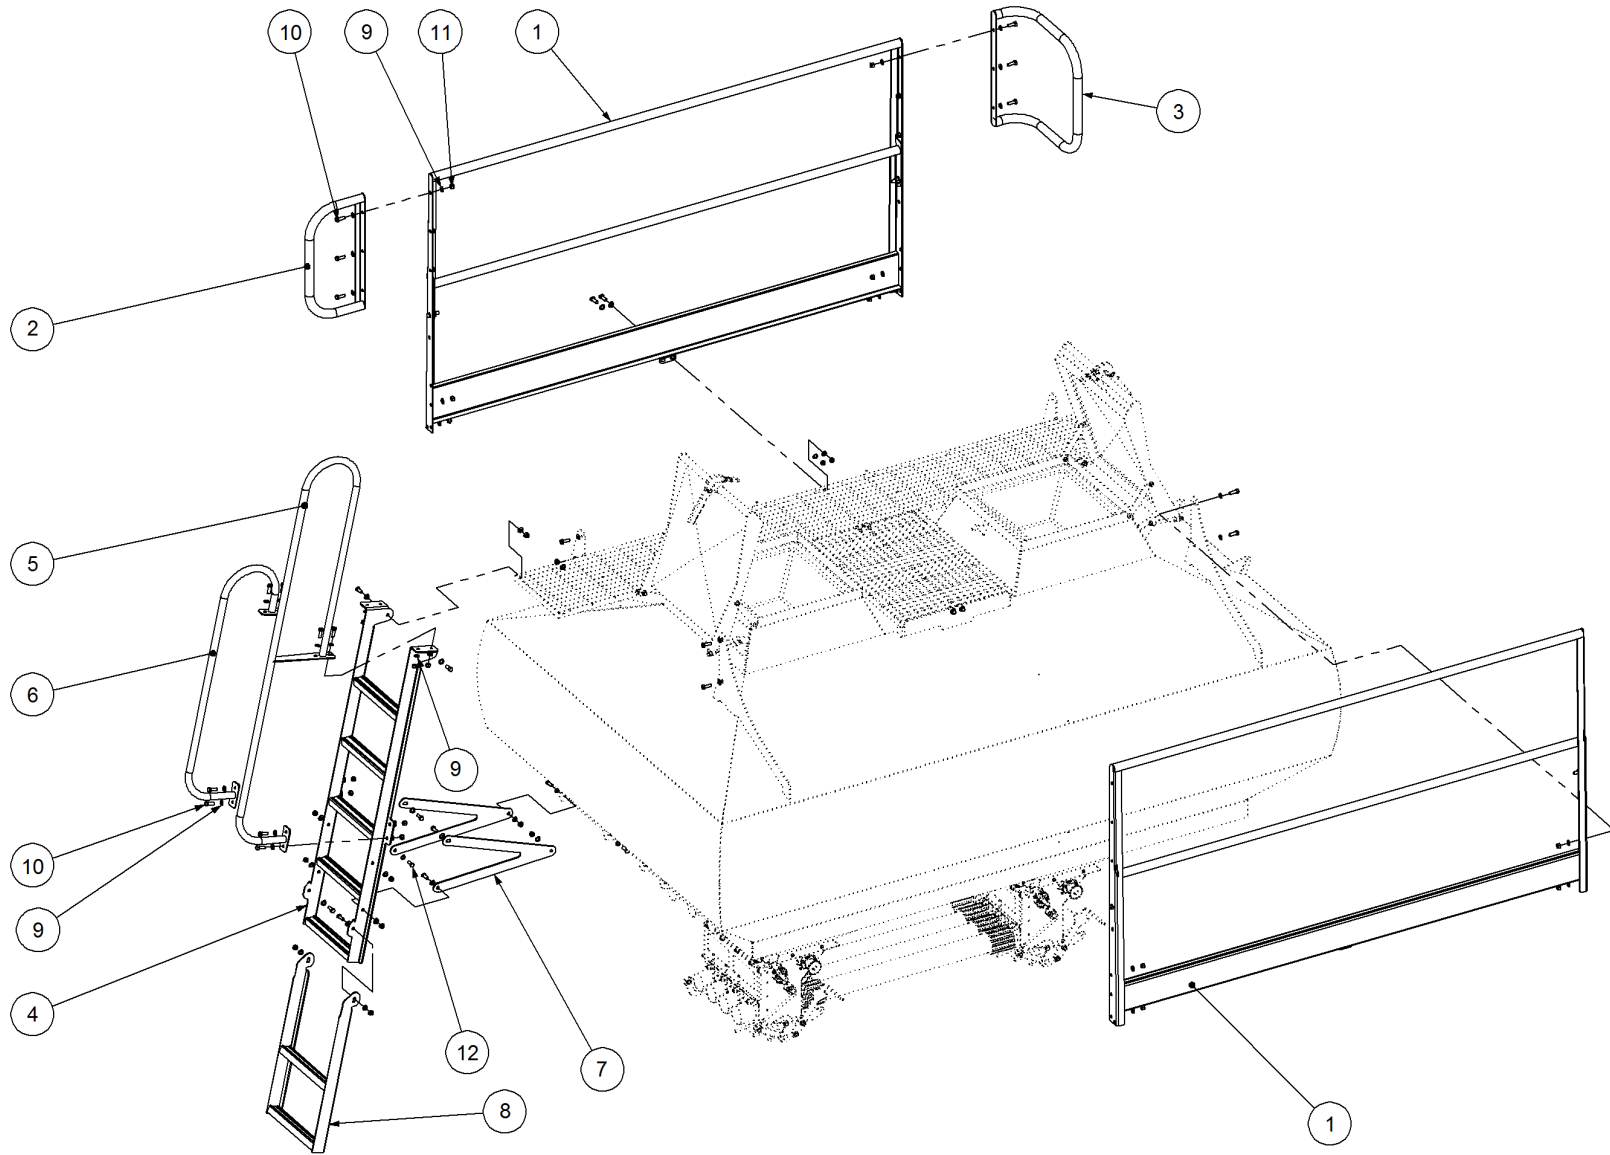

P/N 200452210 Handrail Kit - 4500 3 Bin

Key	Part Number	Description	Qty
1	206602081	Handrail Assy	2
2	206602053	Handrail End - Straight	1
3	206602052	Handrail End - Return	1
4	202300001	Ladder	1
5	202300012	Ladder Handrail - Extended	1
6	202300011	Ladder Handrail	1
7	202451001	Ladder Stay	2
8	202450001	Ladder Extension - 2 Step	1
9	085110000	Flat Washer 10 ID	72
10	050100308	Bolt Hex Hd M10 x 30	26
11	080121000	Nut M10 Nyloc	36
12	050100258	Bolt Hex Hd M10 x 25	10

Key	Part Number	Description	Qty