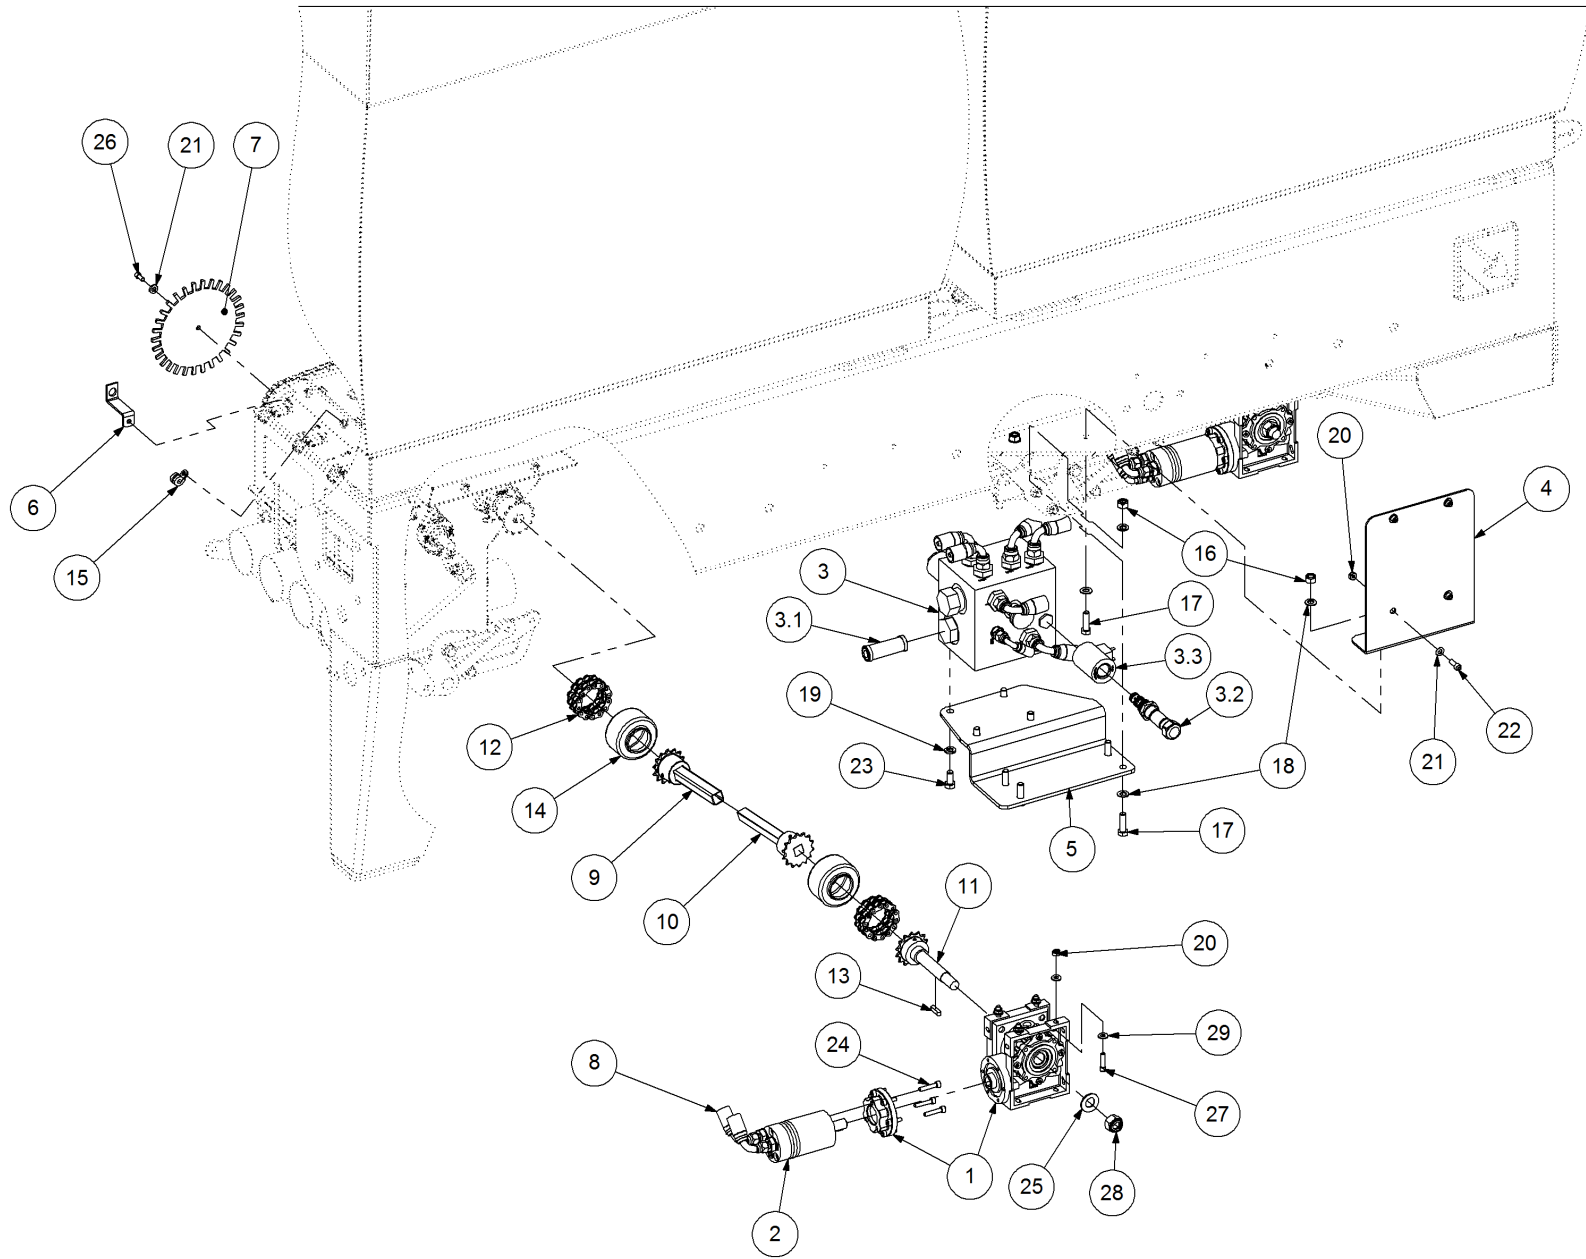

P/N 290302004 Drive Kit - Hydraulic

Key	Part Number	Description	Qty
1	130040101	Gearbox - Ratio 10:1	2
2	259151082	Hydraulic Motor	2
3	158689091	Flow Control w/- Filter	1
3.1	159001210	Filter Element suits Flow Control - Drive Kit	1
3.2	158689092	Valve	2
3.3	158689093	Coil	2
4	214602044	Chassis Mount - KEE Control Unit	1
5	217302047	Mount Plate - Hydraulic	1
6	208400144	Sensor Bracket	2
7	208000001	Sensor Disc - 30T	2
8	150000109	Hydraulic Hose & Fittings Kit	1
9	290000009	Drive Tube w/- Sprocket - 150 Lg	2
10	290000007	Drive Shaft w/- Sprocket - 170 Lg	2
11	290000018	Drive Shaft w/- Sprocket - 135 Lg	2
12	125412120	Chain 1/2" BS Duplex 13L	4
13	184006006	Key 6 x 6 x 25 Lg	2
14	131000004	Chain Boot	4
15	115001350	Cable Clamp 10mm	2
16	030130101	Nut 3/8" UNC Nyloc	6
17	000100325	Bolt Hex Hd 3/8" UNC x 1-1/4"	6
18	035110191	Flat Washer 3/8" ID	12
19	086110000	Spring Washer 10 ID	4
20	030130061	Nut 1/4" UNC Nyloc	12
21	035106151	Flat Washer 1/4" ID	6
22	010106019	Cap Screw 1/4" UNC x 3/4"	4
23	050100208	Bolt Hex Hd M10 x 20	4
24	060106030	Cap Screw M6 x 30	6
25	035116351	Flat Washer 5/8" ID	2
26	010106012	Cap Screw 1/4" UNC x 1/2"	2
27	010106025	Cap Screw 1/4" UNC x 1"	8
28	030130161	Nut 5/8" UNC Nyloc	2
29	035106161	Flat Washer 1/4" ID	16

Key	Part Number	Description	Qty