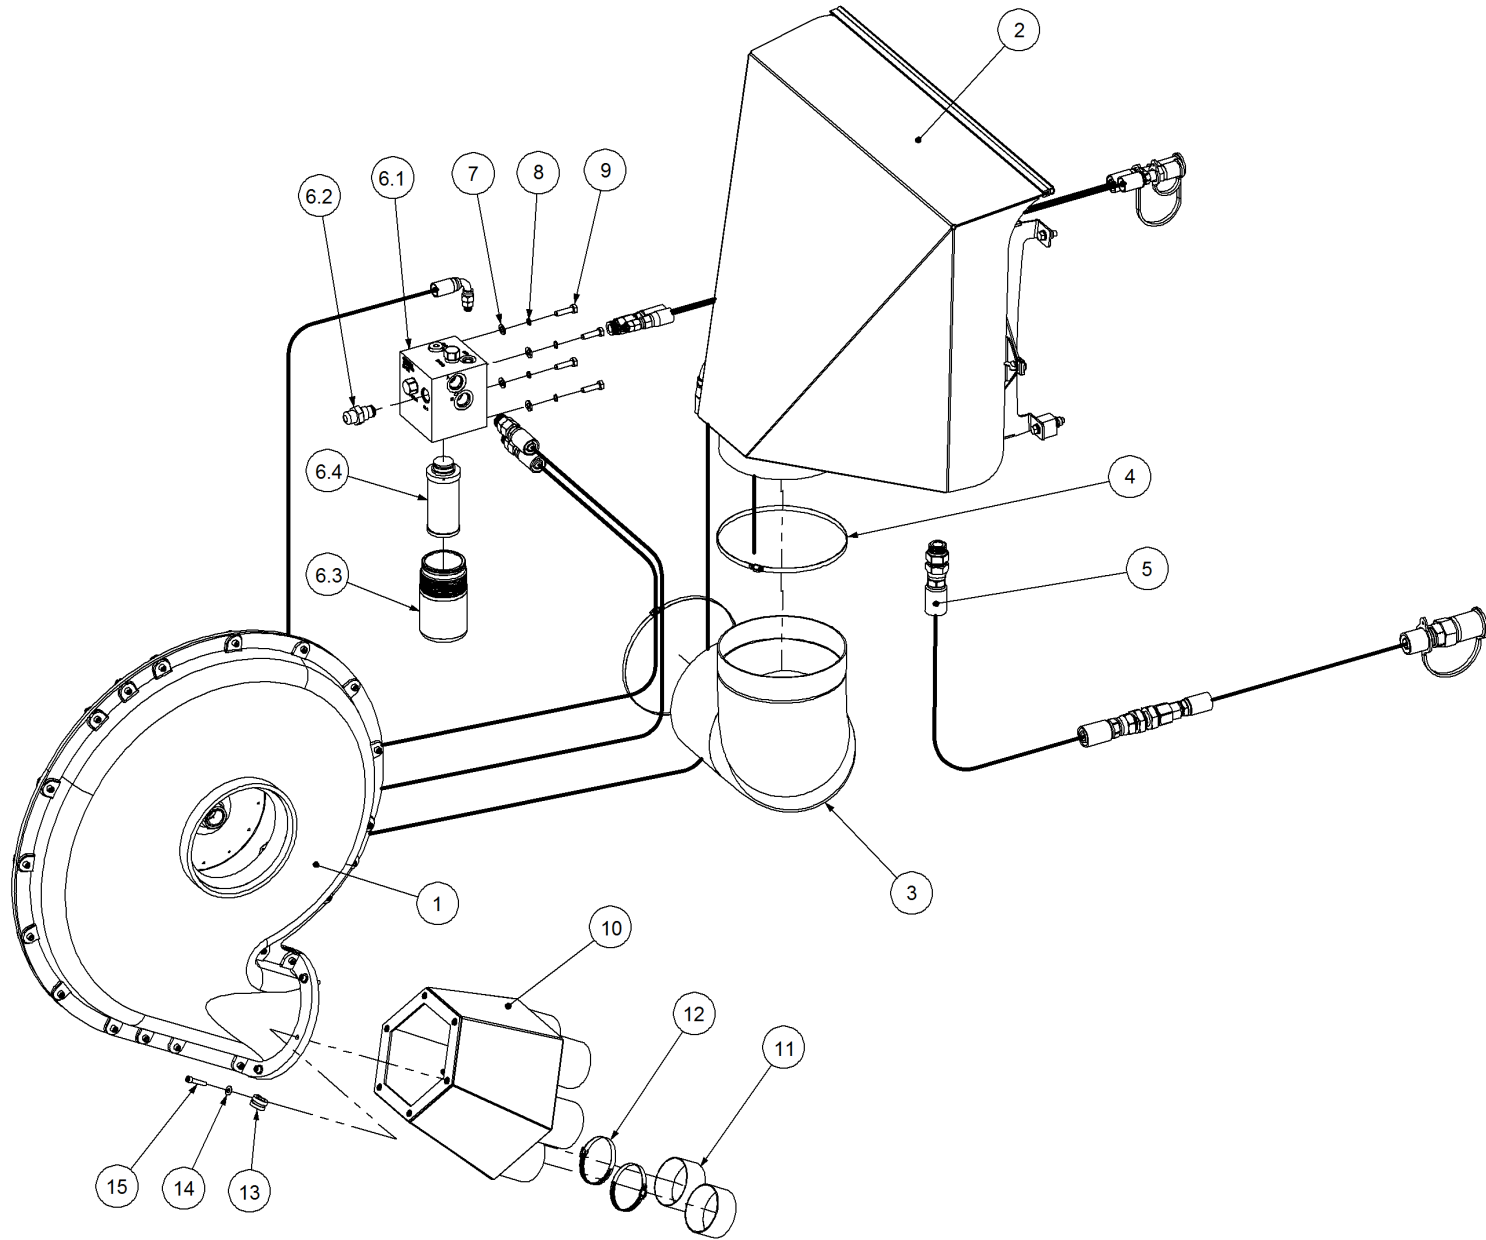

P/N 25000007 Blower Kit - Volvo

P/N 25000007 Blower Kit - Volvo

Key	Part Number	Description	Qty
1	250902003	Blower - Volvo (90 Deg)	1
2	205450010	Cooler Assy	1
3	205001000	Hose - 8" Nyladuct	1
4	101178229	Hose Clamp - 178 - 229	2
5	150000081	Hydraulic Hose & Fittings Kit	1
6	254000002	Anti Cavity Manifold	1
6.1	161000003	Anti Cavity Manifold	1
6.2	161000005	HI-VT Indicator	1
6.3	254000001	Filter Bowl	1
6.4	159424400	Filter Element suits Anti Cavity Manifold - Blower Kit	1
7	085108000	Flat Washer 8 ID	4
8	086108000	Spring Washer 8 ID	4
9	050080258	Bolt Hex Hd M8 x 25	4
10	259602000	Blower Outlet - 6 Outlet	1
11	197000762	Blank Off Cap 3" Black	2
12	101070090	Hose Clamp - Tridon 70 - 90	2
13	115001351	Cable Clamp 18mm	1
14	035106151	Flat Washer 1/4" ID	6
15	010106032	Cap Screw 1/4" UNC x 1-1/4"	6

Key	Part Number	Description	Qty