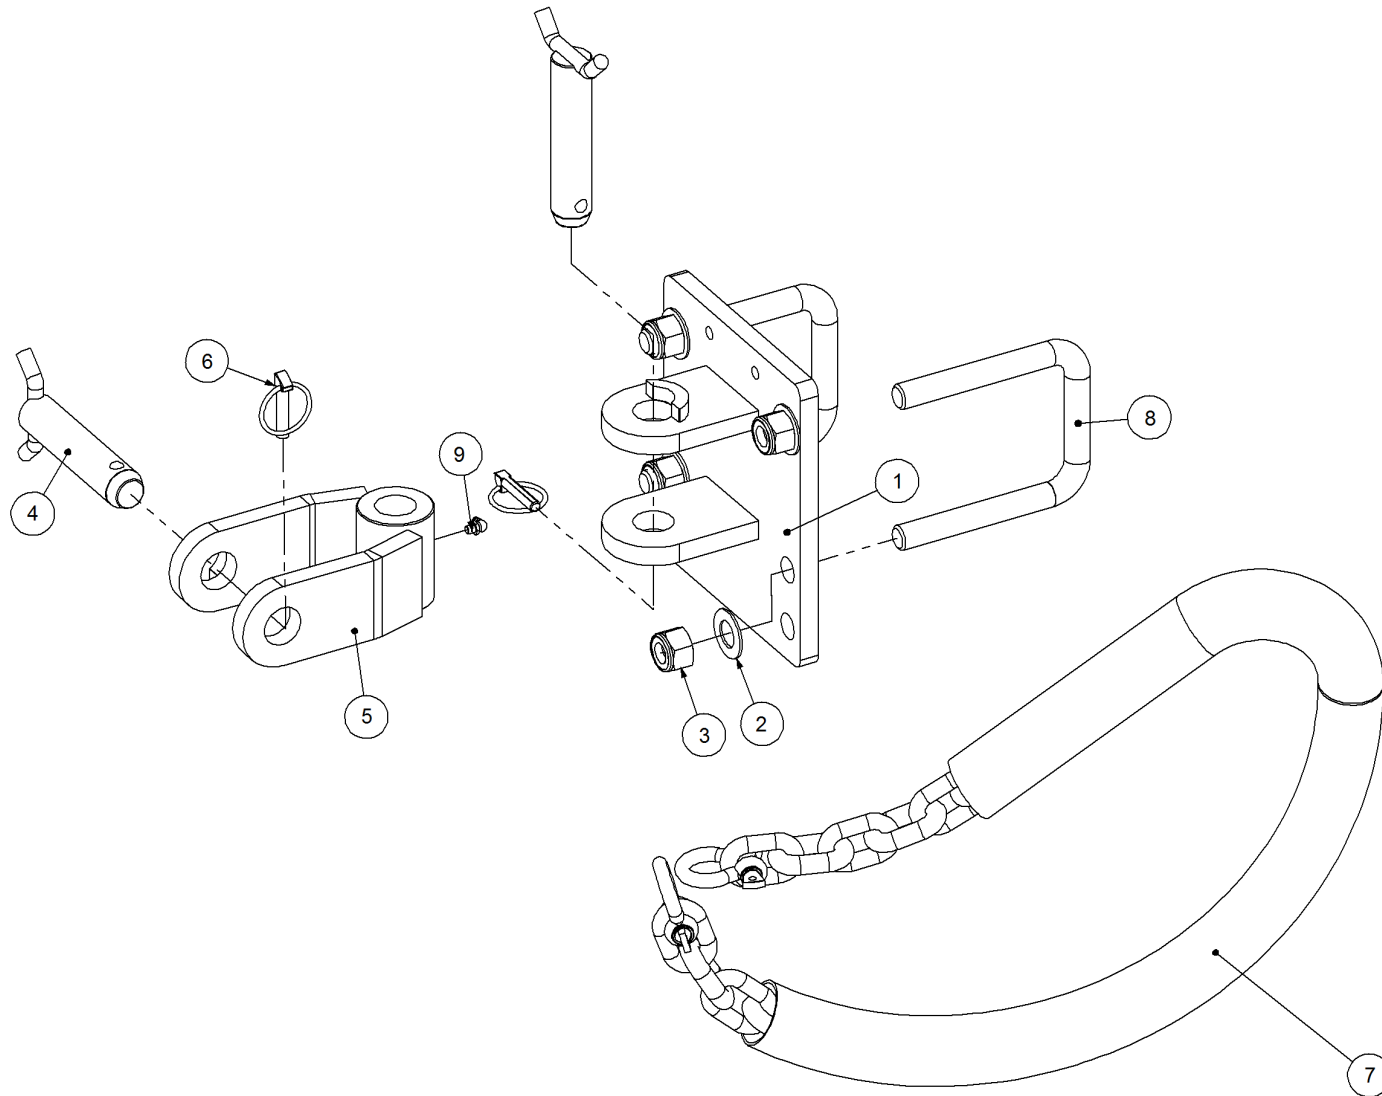

P/N 233260100 Universal Hitch Assy w/- U Bolts

P/N 233260100 Universal Hitch Assy w/- U Bolts

Key	Part Number	Description	Qty
1	233260141	Universal Pull	1
2	085120000	Flat Washer 20 ID	4
3	080122000	Nut M20 Nyloc	4
4	233260117	Hitch Pin	2
5	233330165	Clevis	1
6	095110036	Lynch Pin 3/8"	2
7	230603025	Safety Chain Assy	1
8	073100100	U Bolt M20 suits 100 x 100 RHS	2
9	111206900	Grease Nipple 1/4" UNF - 90°	1

Key	Part Number	Description	Qty