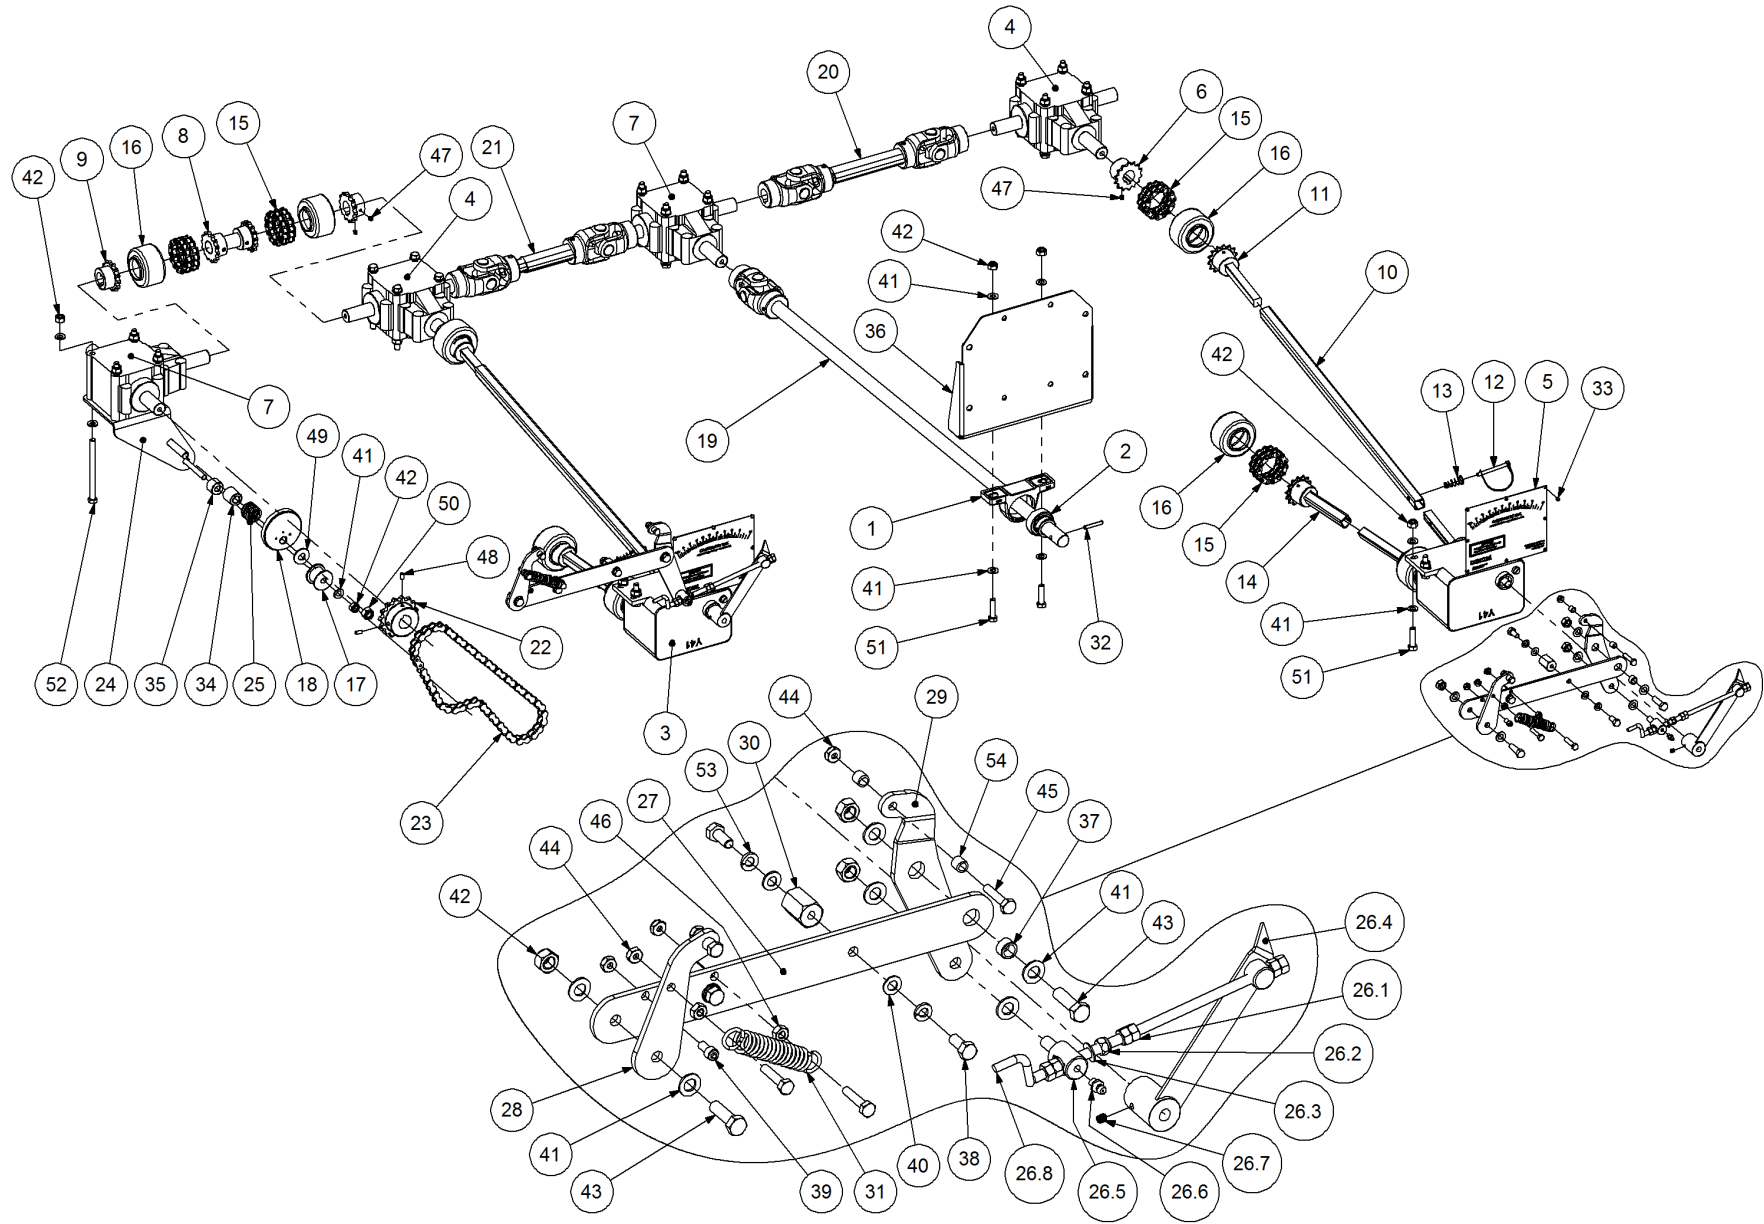

P/N 290452005 Drive Kit - Linear Control

Key	Part Number	Description	Qty	Key	Part Number	Description	Qty
1	136420500	Bearing Housing - Pillow Block	1	28	209451003	Actuator Top Mount	2
2	135520525	Bearing - 1" ID	1	29	209451004	Actuator Main Arm	2
3	290000040	Zero Max Y41 w/- Sprockets & Shafts	2	30	208400064	Chain Tensioner Spacer	4
4	130010111	Gearbox - Ratio 3.25:1	2	31	124148050	Spring - Tension	2
4.1	130025477	Seal 25 ID - Gearbox	3	32	090106038	Roll Pin 1/4" x 1-1/2"	1
5	192017514	Calibration Dial	2	33	094103001	Pop Rivet 1/8" Aluminium	16
6	290000034	Sprocket (Plastic) 1/2" BS x 14T - 25 ID	2	34	290000046	Spacer Tensioner - 1" OD x 28 Lg	1
7	130010006	Gearbox - Ratio 1:1	2	35	290302077	Spacer	1
7.1	130025477	Seal 25 ID - Gearbox	3	36	214602044	Chassis Mount - KEE Control Unit	1
8	290000050	Sprocket & Shaft Assy - 14T - Dual - 90mm Lg	1	37	208400076	Indent Plate Spacer - 4 Way	2
9	127120141	Sprocket (Steel) 1/2"BS x 14T - 25 ID	2	38	000080195	Bolt Hex Hd 5/16" UNC x 3/4"	8
10	290300740	Drive Tube	2	39	010106012	Cap Screw 1/4" UNC x 1/2"	2
11	290000007	Drive Shaft w/- Sprocket - 170 Lg	2	40	035108161	Flat Washer 5/16" ID	8
12	095306050	Lynch Pin 1/4"	2	41	035110191	Flat Washer 3/8" ID	65
13	124112032	Spring - Compression	2	42	030130101	Nut 3/8" UNC Nyloc	33
14	290000009	Drive Tube w/- Sprocket - 150 Lg	2	43	000100325	Bolt Hex Hd 3/8" UNC x 1-1/4"	4
15	125412120	Chain 1/2" BS Duplex 13L	6	44	030130061	Nut 1/4" UNC Nyloc	10
16	131000004	Chain Boot	6	45	000060325	Bolt Hex Hd 1/4" UNC x 1-1/4"	8
17	290000004	Chain Tensioner - 10 Dia	1	46	030110061	Nut 1/4" UNC	4
18	290000045	Chain Tensioner - Roller	1	47	013110606	Grub Screw 1/4" UNC x 1/4"	7
19	290302055	Crank Shaft w/- Universal	1	48	013110613	Grub Screw 1/4" UNC x 1/2"	2
20	131210420	Drive Shaft & Universal	1	49	035113250	Flat Washer 1/2" ID	1
21	131210370	Drive Shaft & Universal	1	50	030130131	Nut 1/2" UNC Nyloc	1
22	127150150	Sprocket (Plastic) 5/8" BS x 15T - 1" ID	1	51	000100385	Bolt Hex Hd 3/8" UNC x 1-1/2"	10
23	290452998	Chain Assy 5/8" O'ring (53 L + CL)	1	52	000101255	Bolt Hex Hd 3/8" UNC x 5"	16
24	217302013	Drive Tensioner	1	53	036108000	Spring Washer 5/16" ID	8
25	124112026	Spring - Torsion - RH	1	54	209601006	Bush	8
26	209301001	Calibration Adjustment Kit	2				
26.1	030110081	Nut 5/16" UNC	6				
26.2	030130081	Nut 5/16" UNC Nyloc	1				
26.3	035108161	Flat Washer 5/16" ID	2				
26.4	209300001	Calibration Indicator	1				
26.5	290601007	Screw Swivel	1				
26.6	111206000	Grease Nipple 1/4" UNF	1				
26.7	013110606	Grub Screw 1/4" UNC x 1/4"	2				
26.8	209600001	Indicator Adjusting Screw	1				
27	209451002	Actuator Base Plate	2