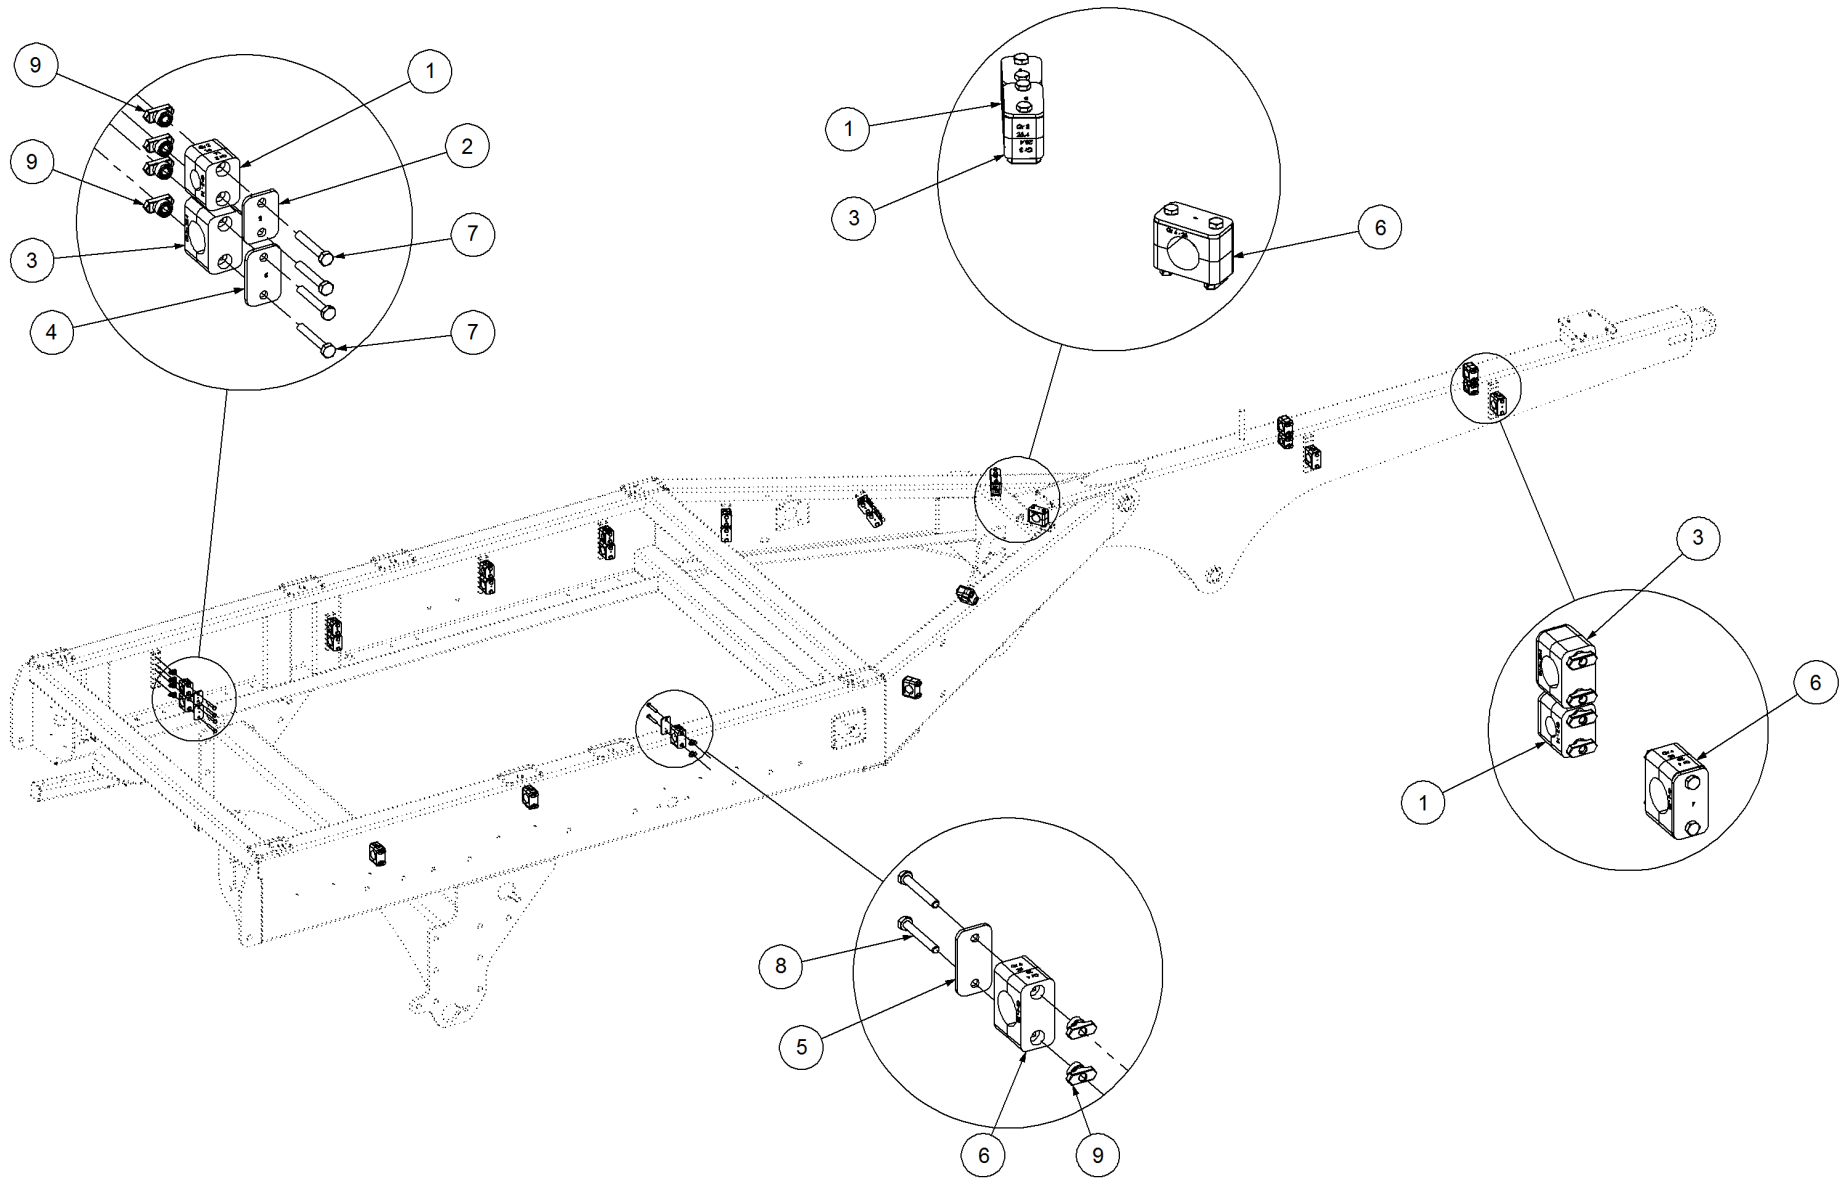

P/N 156590001 Stauff Clamp Kit

P/N 156590001 Stauff Clamp Kit

Key	Part Number	Description	Qty
1	156142160	Clamp Pipe Single 16 Dia	9
2	156162000	Clamp Top Plate	9
3	156143254	Clamp Pipe Single 25.4 Dia	9
4	156163000	Clamp Top Plate	9
5	156164000	Clamp Top Plate	8
6	156144280	Clamp Pipe Single 28 Dia	8
7	050060408	Bolt Hex Hd M6 x 40	36
8	050060458	Bolt Hex Hd M6 x 45	16
9	156180006	Stauff Rail Nut M6	52

Key	Part Number	Description	Qty