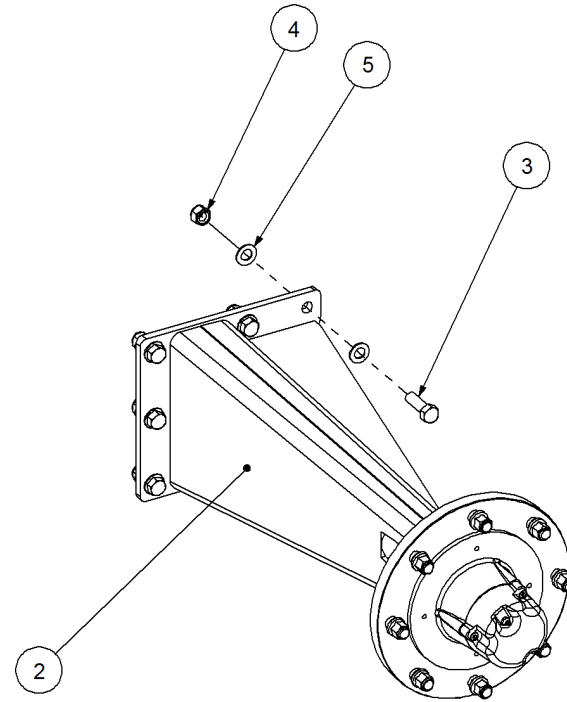

P/N 248451000

Axle Hub & Stub Kit - 3.5T (8 stud) x 3.0m

Key	Part Number	Description	Qty
1	244454000	Axle Hub & Stub - Drive - 3.5T (8 stud) x 3.0m	1
2	245454000	Axle Hub & Stub - Lazy - 3.5T (8 stud) x 3.0m	1
3	000160505	Bolt Hex Hd 5/8" UNC x 2"	14
4	030130161	Nut 5/8" UNC Nyloc	14
5	085116000	Flat Washer 16 ID	28

Key	Part Number	Description	Qty