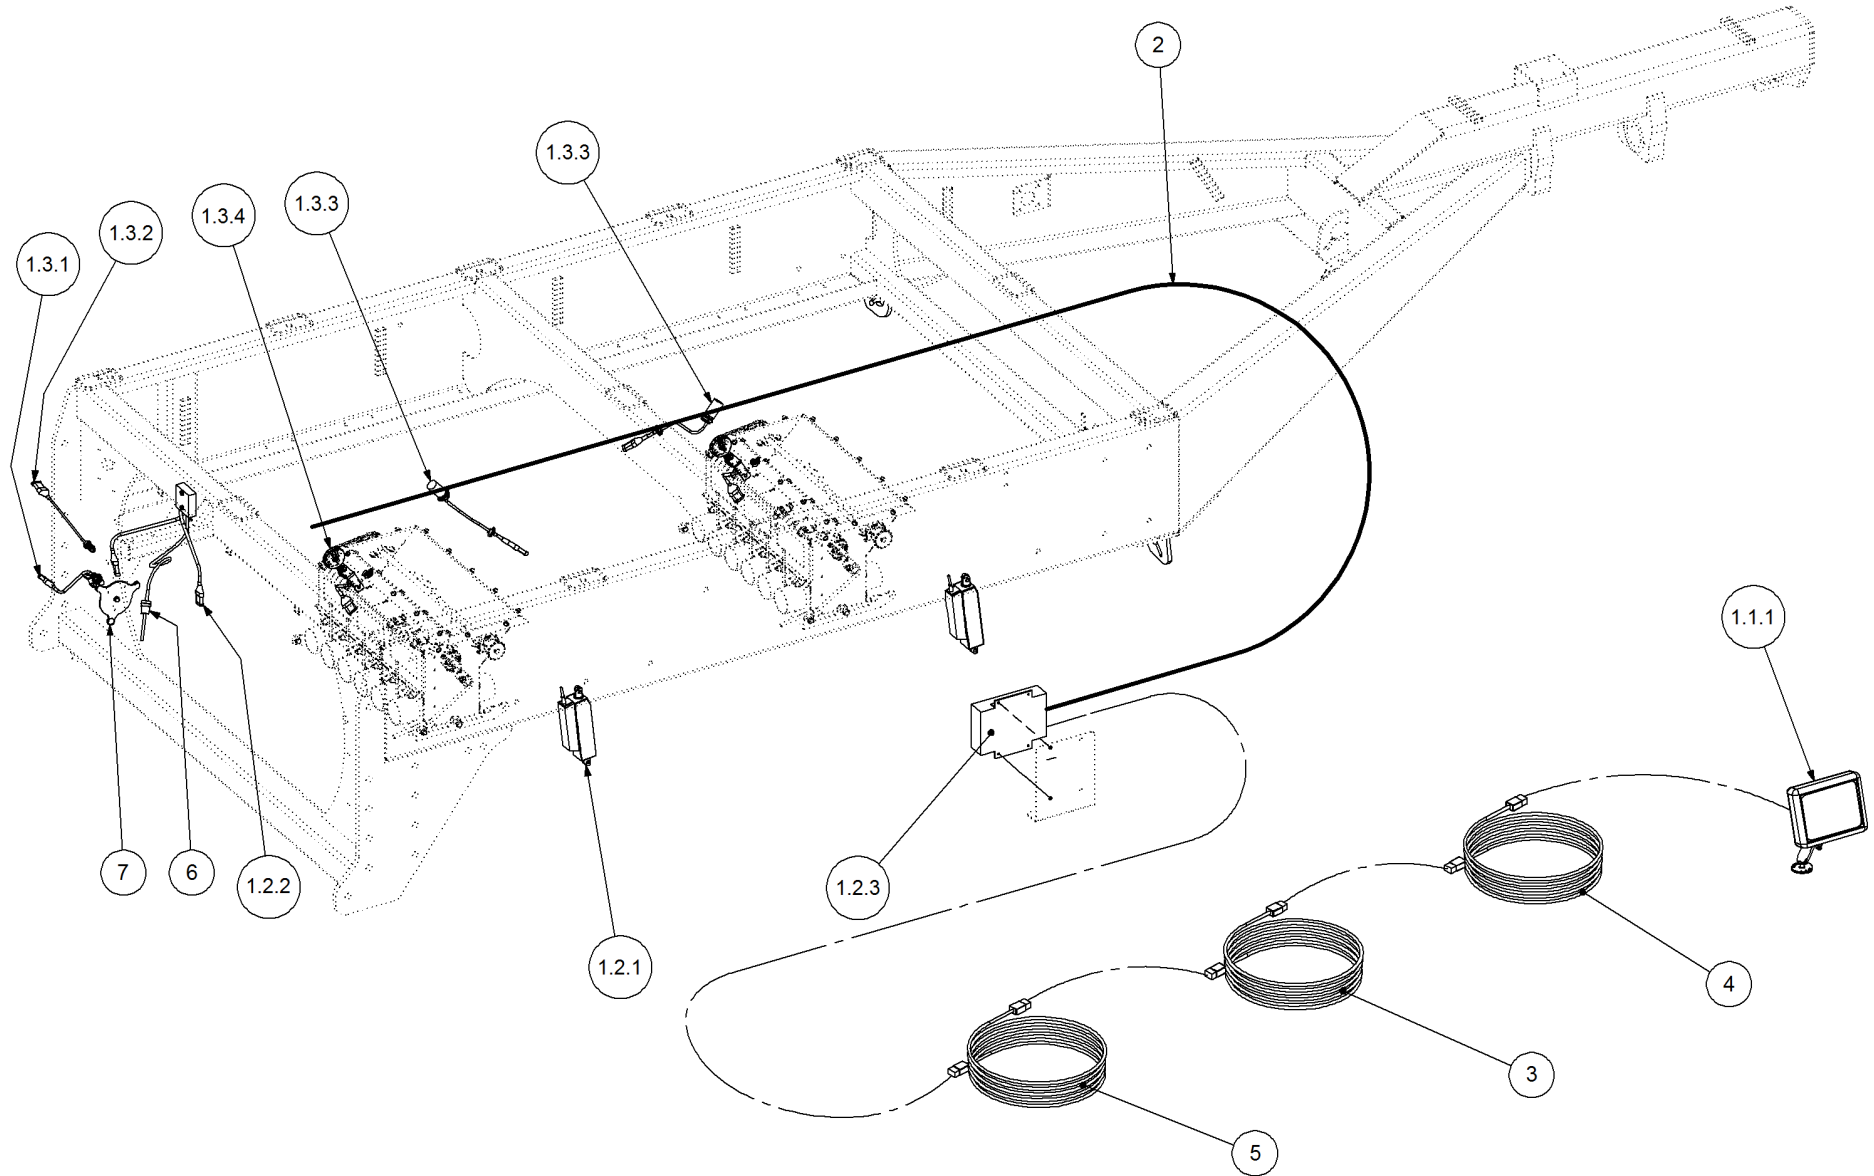

Key	Part Number	Description	Qty
-----	-------------	-------------	-----

**P/N 290102455 Monitor & Harness Kit - Eagle 2 Bin w/- Actuator**

Key	Part Number	Description	Qty
1	116102455	Monitor - Eagle 2 Bin (Actuator)	1
1.1	116400670	Actuator Kit - 3 Bin	1
1.1.1	116701755	Console - Eagle	1
1.1.2	116900874	Manual - Eagle (Actuator)	1
1.2	116400671	Actuator Kit - 2 Bin	1
1.2.1	116900443	Linear Actuator	2
1.2.2	116900267	Sensor Kit - Fan Pressure	1
1.2.3	116101526	Multi Drive Electronic Control Unit (MDECU) 4 Bin	1
1.3	116400493	Sensor Kit - Eagle 2 Bin	1
1.3.1	116901200	Sensor - Speed	3
1.3.2	116900755	Sensor - Fan	1
1.3.3	116900667	Sensor Kit - Bin Level	2
1.3.4	116900442	Encoder - 8 Magnet	2
2	116700453	Harness - 4 Bin	1
3	116700467	Harness - 12.5m Extension	1
4	116701973	Harness - Tractor	1
5	116700468	Harness - 10.0m Extension	1
6	159421608	Filter	1
7	290000103	Sensor Mount Kit - 2 Bin	1