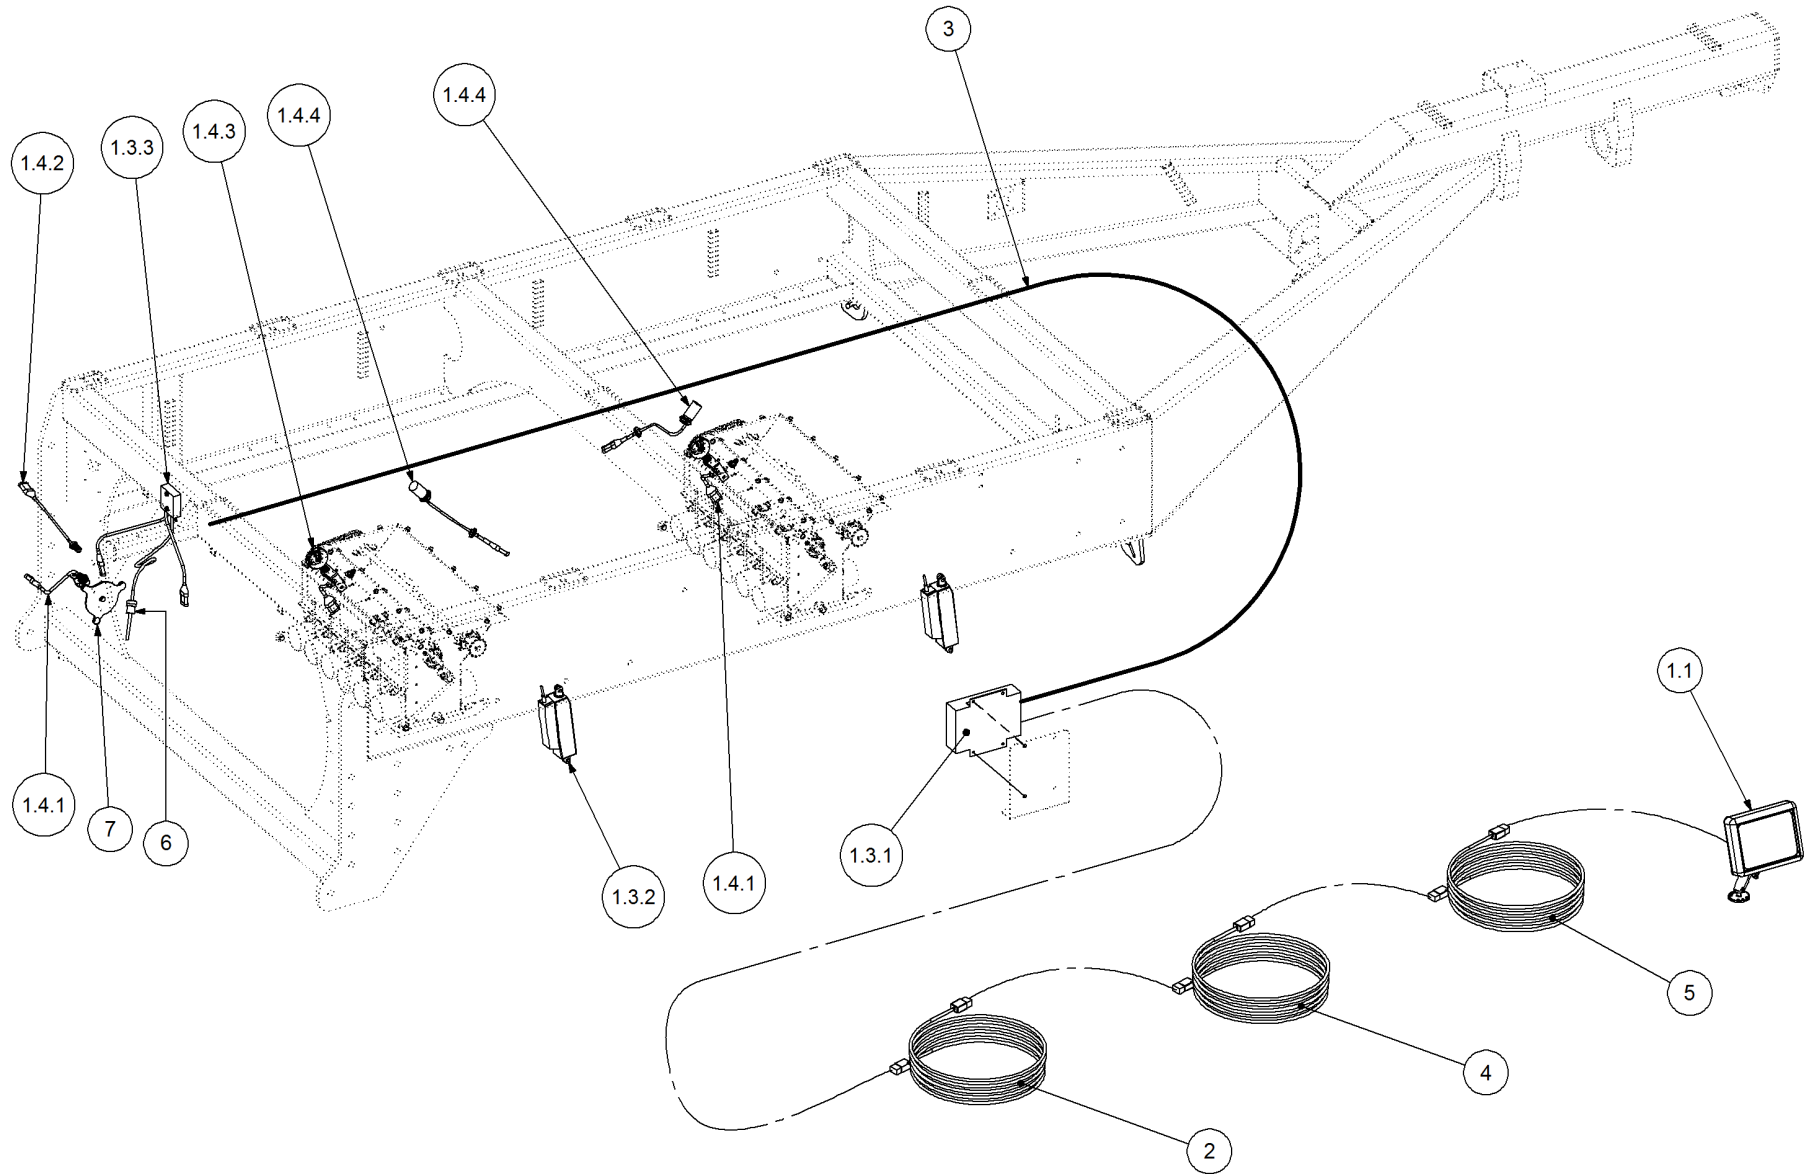

P/N 290102455 Monitor & Harness Kit - Eagle 2 Bin w/- Actuator

Key	Part Number	Description	Qty
1	116102455	Monitor - Eagle 2 Bin (Actuator)	1
1.1	116400670	Actuator Kit - 3 Bin	1
1.1.1	116701755	Console - Eagle	1
1.1.2	116900874	Manual - Eagle (Actuator)	1
1.2	116400671	Actuator Kit - 2 Bin	1
1.2.1	116900443	Linear Actuator	2
1.2.2	116900267	Sensor Kit - Fan Pressure	1
1.2.3	116101526	Multi Drive Electronic Control Unit (MDECU) 4 Bin	1
1.3	116400493	Sensor Kit - Eagle 2 Bin	1
1.3.1	116901200	Sensor - Speed	3
1.3.2	116900755	Sensor - Fan	1
1.3.3	116900667	Sensor Kit - Bin Level	2
1.3.4	116900442	Encoder - 8 Magnet	2
2	116700453	Harness - 4 Bin	1
3	116700467	Harness - 12.5m Extension	1
4	116701973	Harness - Tractor	1
5	116700468	Harness - 10.0m Extension	1
6	159421608	Filter	1
7	290000103	Sensor Mount Kit - 2 Bin	1

Key	Part Number	Description	Qty