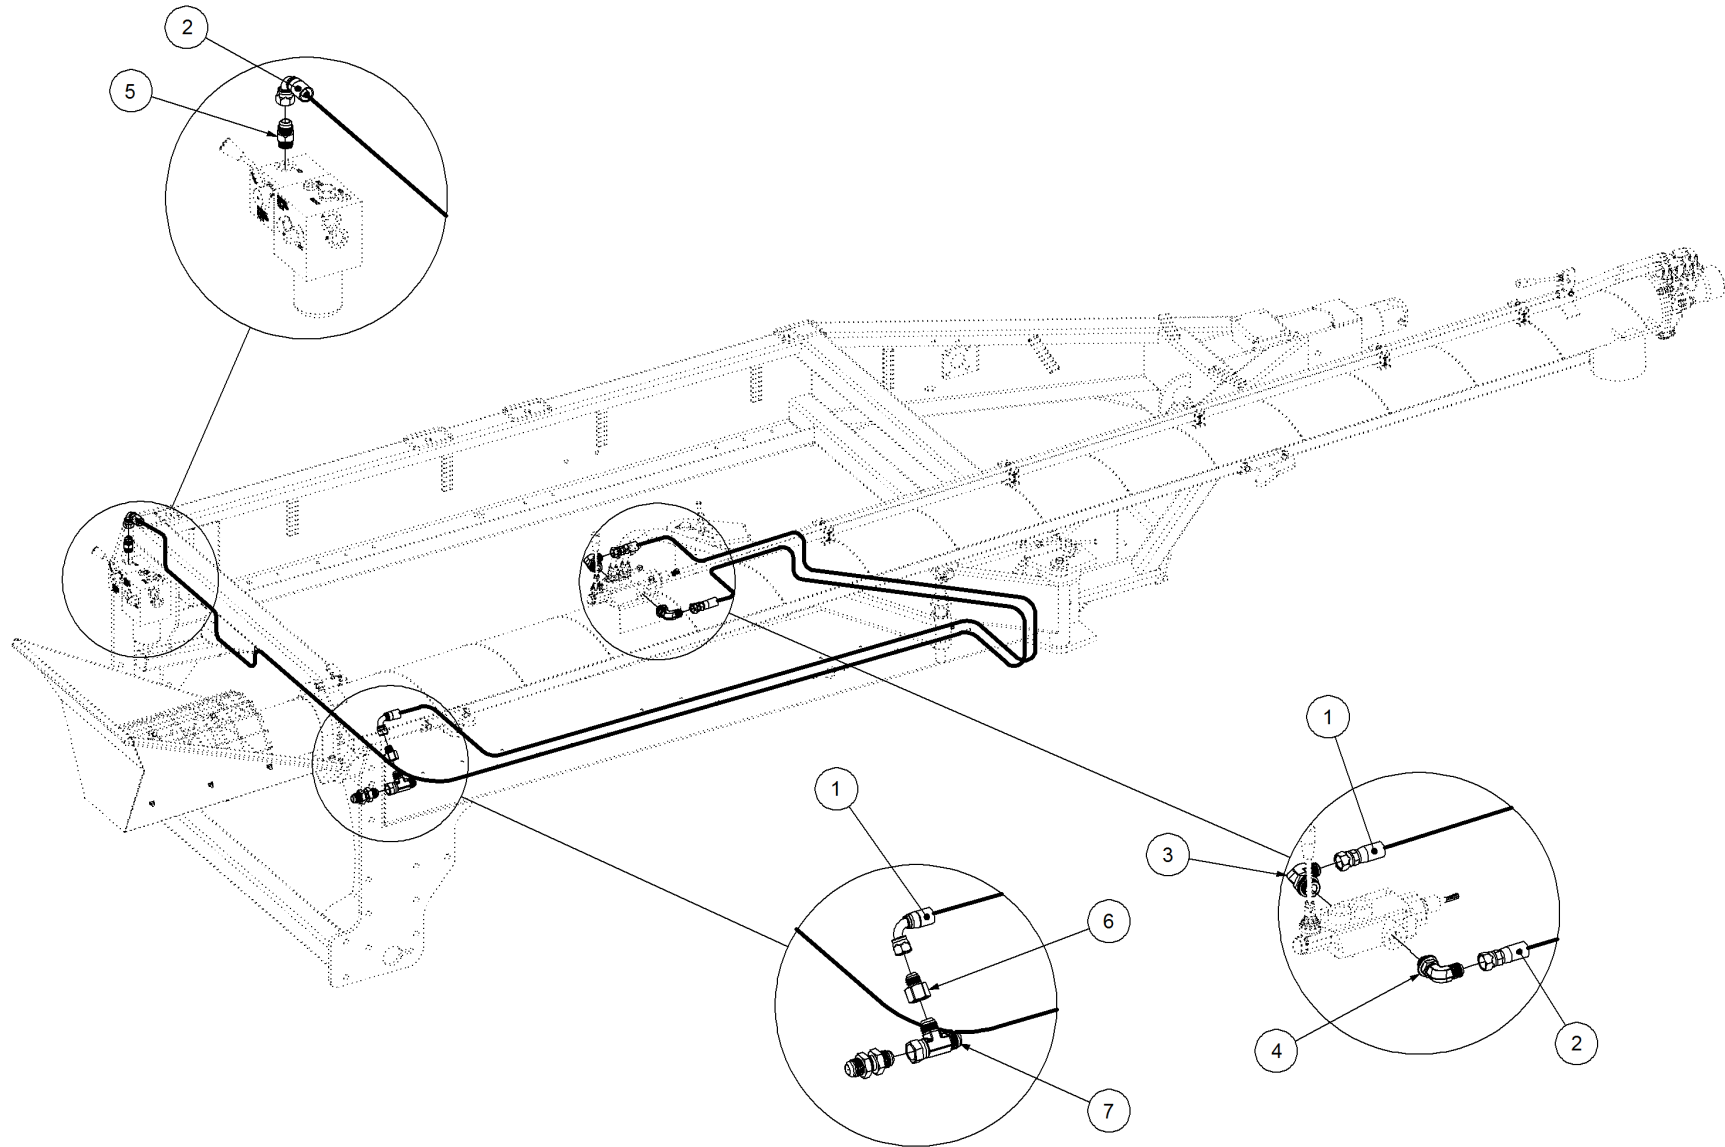

P/N 15000096

Hydraulic Hose & Fittings Kit

Key	Part Number	Description	Qty
1	15000092	Hyd Hose 1/2" DWB x 8000 Lg	1
2	15000093	Hyd Hose 1/2" DWB x 9000 Lg	1
3	15210-12C4OMX-S	Fitting - Elbow 90° 7/8" JicM x 3/4" BspM	1
4	15210C4OMX-S	Fitting - Elbow 90° 7/8" JicM x 1/2" BspM	1
5	15210F5OX-S	Fitting - Connector 7/8" JicM x 7/8" UnoM	1
6	15212-10TRTX-S	Fitting - Reducer 7/8" JicM x 1-1/16" JicF	1
7	15212R6X-S	Fitting - Tee 1-1/16" JicM x 1-1/16" JicM x 1-1/16" JicF	1

Key	Part Number	Description	Qty