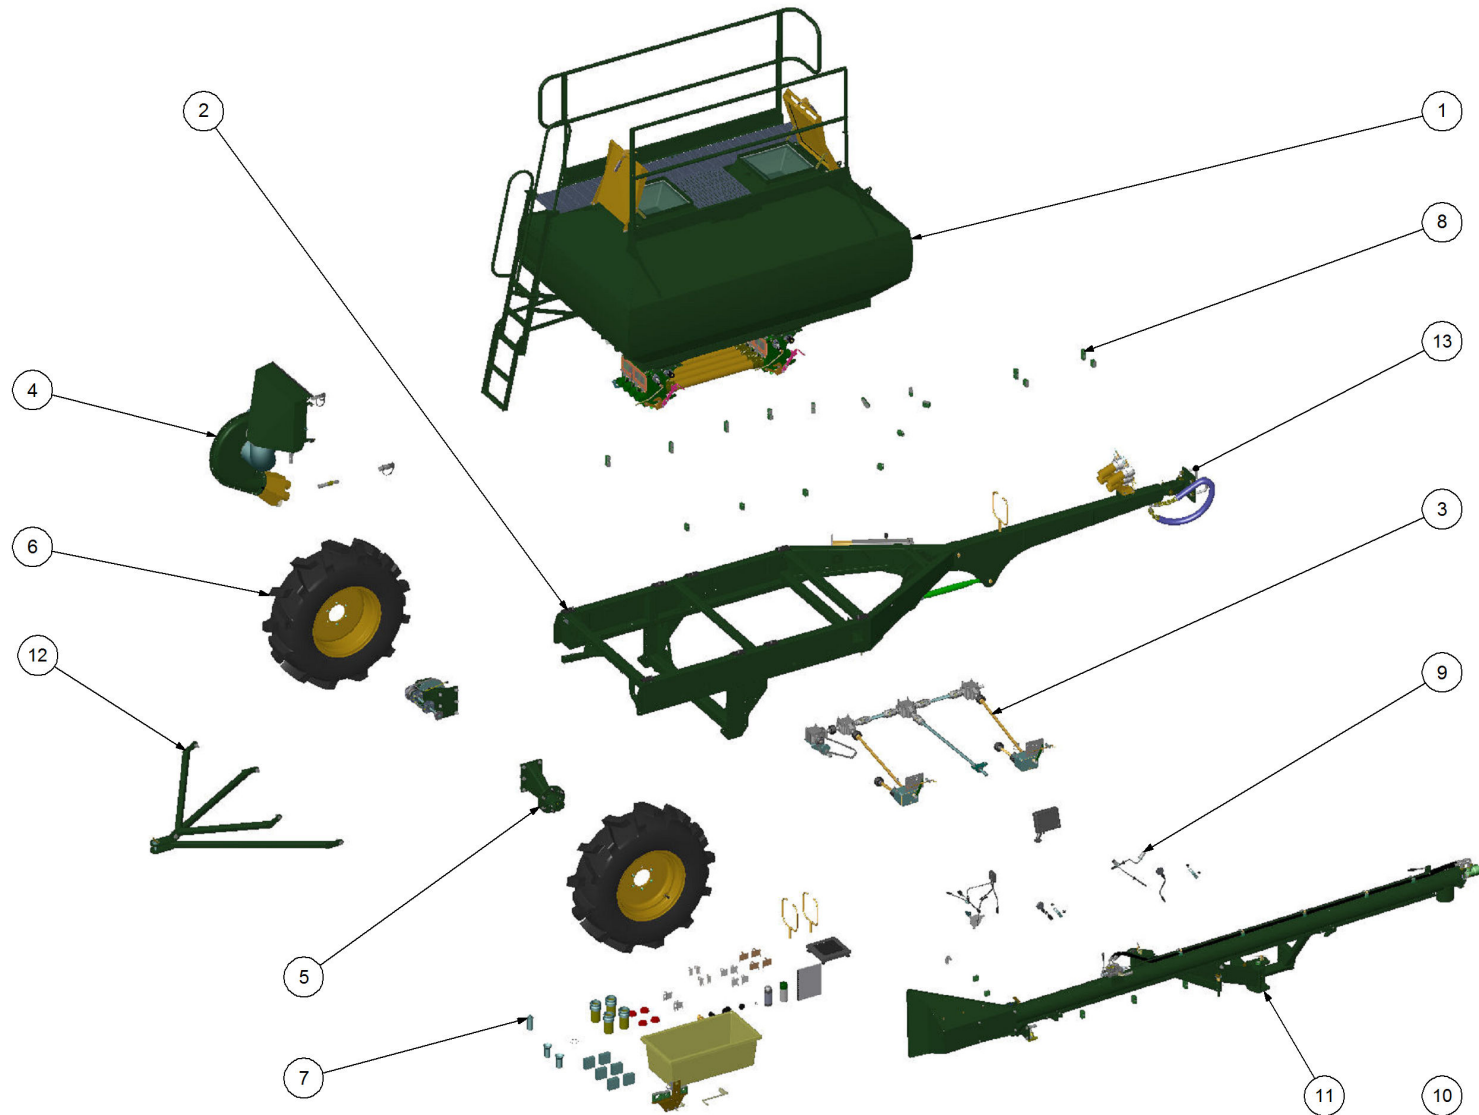

**Simplicity**  
A U S T R A L I A

# Parts Manual

TR - Trailed Rear Air Seeder

04500 TR2

**P/N 04500 TR2**

**4500 TR 2 Bin Air Seeder**

Key	Part Number	Description	Code
1	200452000	Bin Assembly - 4500 2 Bin	(Std)
2	217452041	Chassis Kit - TR 2 Bin	(Std)
3	290452001	Drive Kit - Ground Drive	(Std)
3	290452005	Drive Kit - Linear Control	(Opt)
3	290302004	Drive Kit - Hydraulic	(Opt)
4	250000008	Blower Kit - Rexroth	(Std)
4	250000108	Blower Kit - Rexroth w/- Diverter Valve	(Opt)
4	250000007	Blower Kit - Volvo	(Opt)
4	250000107	Blower Kit - Volvo w/- Diverter Valve	(Opt)
5	248450000	Axle Hub & Stub Kit - 3.5T (6 stud) x 2.1m	(Std)
5	248451000	Axle Hub & Stub Kit - 3.5T (8 stud) x 3.0m	(Opt)
6	248000003	Wheel Kit - 18.4 x 30 Tyre - 8 stud	(Std)
6	248000001	Wheel Kit - 15.5/80 x 24 Tyre - 6 stud	(Opt)
6	248000004	Wheel Kit - 23.1 x 30 Tyre - 8 stud	(Opt)
7	291400002	Dispatch Kit - Ground Drive	(Std)
8	156590001	Stauff Clamp Kit	(Std)
9	290126400	Monitor & Harness Kit - Eagle 2 Bin	(Std)
9	290102455	Monitor & Harness Kit - Eagle 2 Bin w/- Actuator	(Opt)
9	290102944	Monitor & Harness Kit - X20 2 Bin w/- Actuator	(Opt)
10	196545002	Decal '4500 Simplicity' 610 x 350	(Std)
10	196042512	Decal - Assorted Instructions	(Std)
10	196015020	Decal 'Wheat Sheaf Logo' 150 x 200	(Std)
11	264452000	Auger Kit 6" - RH	(Opt Extra)
12	234430000	Harrow Hitch Assy	(Opt Extra)
13	233260100	Universal Hitch Assy w/- U Bolts	(Opt Extra)
13	233260145	Universal Hitch Assy w/- Adaptor Plate	(Opt Extra)
13	305100100	Rear Pull Assy - Allrounder	(Opt Extra)