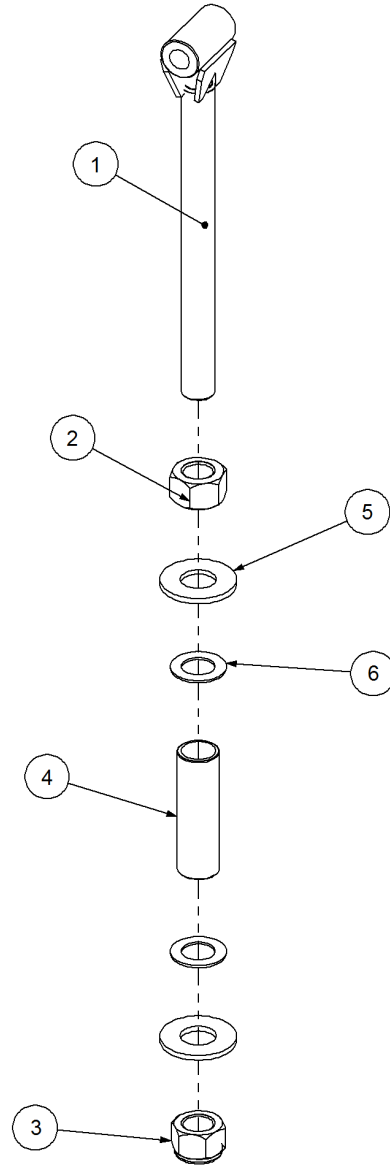

P/N 261452037 Adjustable Pivot Assy

P/N 261452037

Adjustable Pivot Assy

Key	Part Number	Description	Qty
1	261121001	Adjustable Pivot	1
2	030110251	Nut 1" UNC	1
3	030130251	Nut 1" UNC Nyloc	1
4	261452043	Bush	1
5	035125504	Flat Washer 1" ID	2
6	138116063	Thrust Washer 1" ID x 0.063"	2

Key	Part Number	Description	Qty