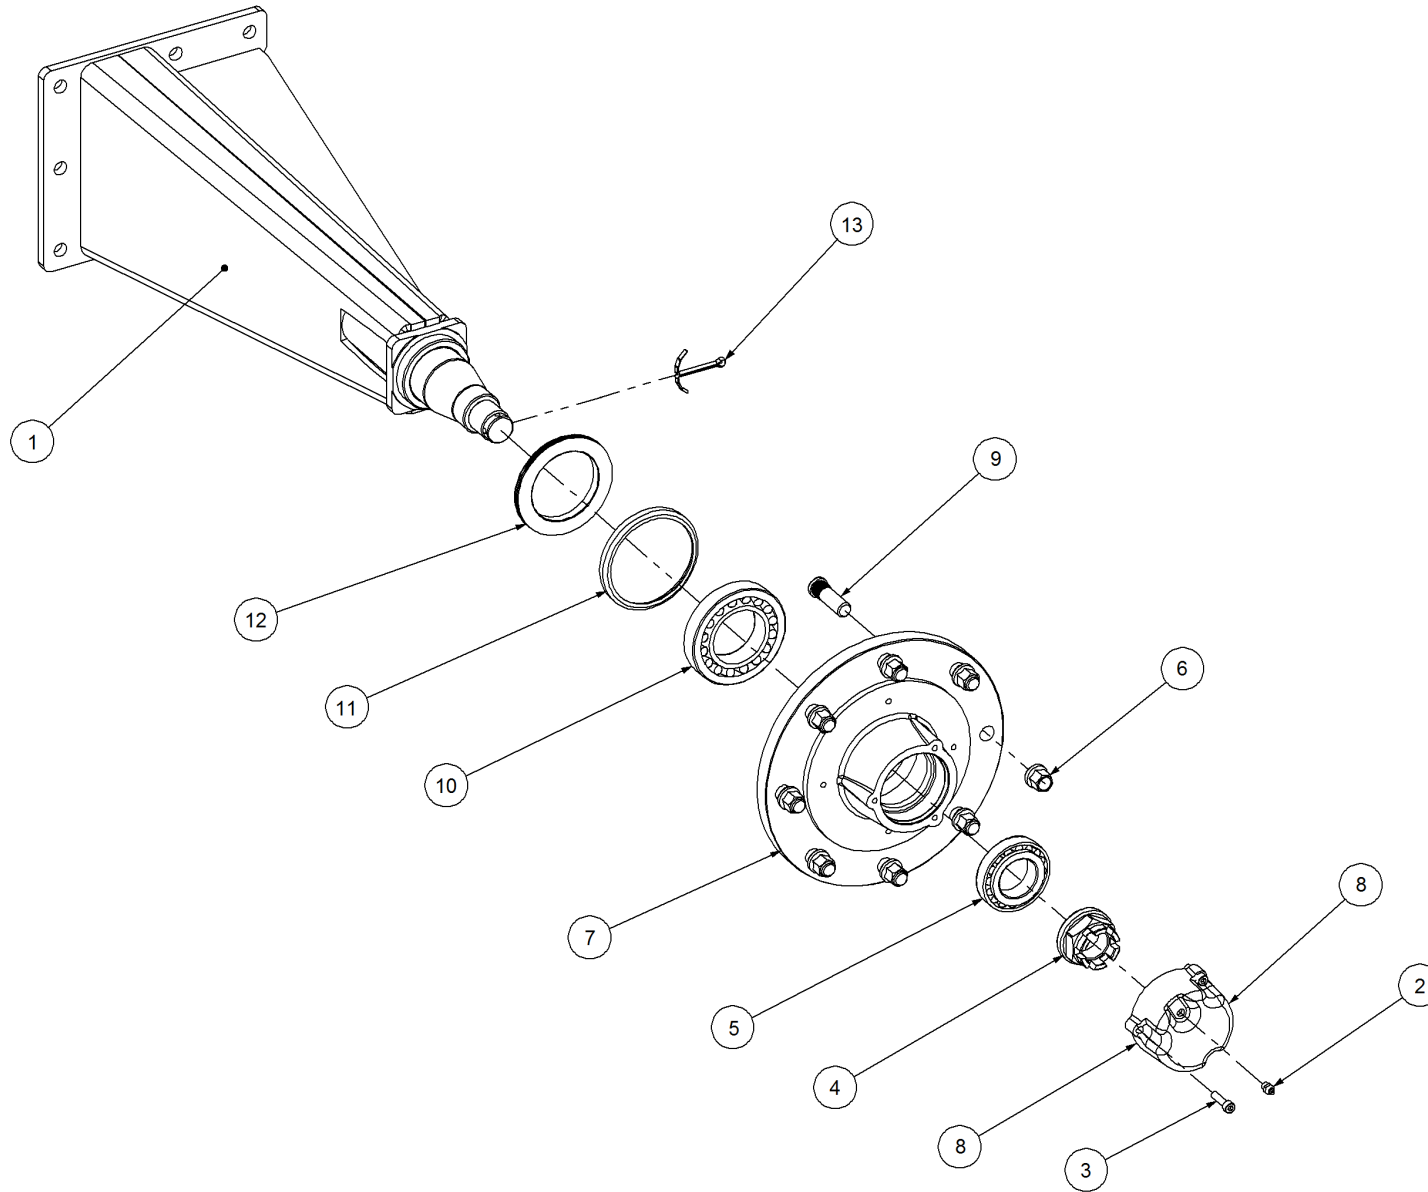

Key	Part Number	Description	Qty
-----	-------------	-------------	-----

**P/N 244454000 Axle Hub & Stub - Drive - 3.5T (8 stud) x 3.0m**

Key	Part Number	Description	Qty
1	244454001	Axle - Drive	1
2	111103000	Grease Nipple 1/8" BSP	1
3	060108030	Cap Screw M8 x 30	3
4	249092002	Axle Nut 1-1/2"	1
5	135030210	Bearing Tapered Roller 50 ID	1
6	080161801	Wheel Nut M18	8
7	139075006	Hub - 8 stud	1
8	139075007	Grease Cap	1
9	056180600	Wheel Stud M18	8
10	249150542	Sprocket Plate 5/8" BS x 60T	1
11	060108050	Cap Screw M8 x 50	4
12	135030214	Bearing Tapered Roller 70 ID	1
13	139075009	Wear Ring	1
14	139075008	Seal 3-1/2" ID	1
15	249063000	Chain 5/8" Simplex O'ring	1
16	092206080	Split Pin 6.3 Dia x 80	1
17	000080255	Bolt Hex Hd 5/16" UNC x 1"	1
18	036108000	Spring Washer 5/16" ID	1
19	290000002	Retainer Washer	1
20	115005314	Electric Clutch w/- 18T Sprocket	1
21	000110505	Bolt Hex Hd 7/16" UNC x 2" UNC	8
22	136220500	Bearing Housing - 4 Bolt	2
23	030130111	Nut 7/16" UNC Nyloc	8
24	135520525	Bearing - 1" ID	2
25	290000081	Clutch Shaft	1
26	182064625	Key 6.4 x 6.4 x 25 Lg	1
27	127150150	Sprocket (Plastic) 5/8" BS x 15T - 1" ID	1
28	035111220	Flat Washer 7/16" ID	16
29	240000000	Bush	1
30	111206450	Grease Nipple 1/4" UNF - 45°	2
31	013110613	Grub Screw 1/4" UNC x 1/2"	2
32	115001512	Cable Clamp	3

Key	Part Number	Description	Qty
33	094105000	Pop Rivet 3/16" Steel	3

**P/N 245454000 Axle Hub & Stub - Lazy - 3.5T (8 stud) x 3.0m**

<b>Key</b>	<b>Part Number</b>	<b>Description</b>	<b>Qty</b>
1	245454001	Axle - Lazy	1
2	111103000	Grease Nipple 1/8" BSP	1
3	060108030	Cap Screw M8 x 30	3
4	249092002	Axle Nut 1-1/2"	1
5	135030210	Bearing Tapered Roller 50 ID	1
6	080161801	Wheel Nut M18	8
7	139075006	Hub - 8 stud	1
8	139075007	Grease Cap	1
9	056180600	Wheel Stud M18	8
10	135030214	Bearing Tapered Roller 70 ID	1
11	139075009	Wear Ring	1
12	139075008	Seal 3-1/2" ID	1
13	092206080	Split Pin 6.3 Dia x 80	1