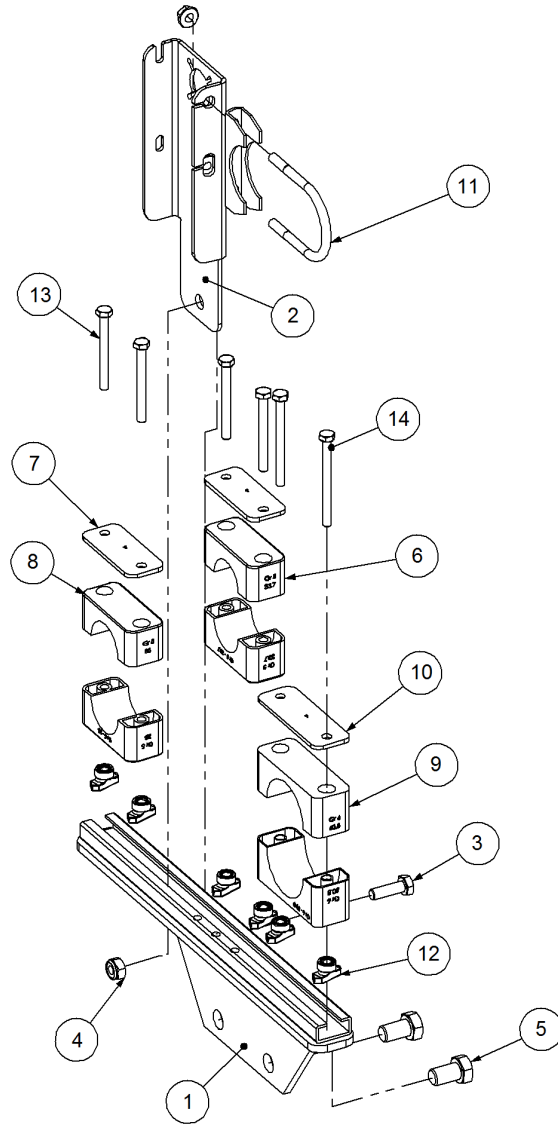

P/N 291400002 Dispatch Kit - Ground Drive

Key	Part Number	Description	Qty
1	235600001	Hose Holder 4 Way	2
2	116503080	Electric Scales	1
3	198691208	Operator's Manual	1
4	199005011	Spray Can - Green	1
5	OZ300C	Ozspray Industry Grade 300gm Aerosol	1
6	193003765	Retainer Clip - Sprocket	1
7	208400034	Metering Unit Blank-Off 100%	4
8	208400033	Metering Unit Blank-Off 66%	4
9	208400032	Metering Unit Blank-Off 33%	4
10	208600058	Metering Unit Blank Off (Canola) LH	2
11	208600060	Metering Unit Blank Off (Canola) RH	2
12	126131405	Sprocket (Plastic) 1/2" BS x 14T - 5/8" ID	1
13	126132106	Sprocket (Plastic) 1/2" BS x 21T - 5/8" ID	1
14	290000032	Sprocket (Plastic) 1/2" BS x 14T - 5/8" ID	1
15	290000031	Sprocket (Plastic) 1/2" BS x 14T - 3/4" ID	1
16	197809005	Weighing Container	1
17	197000765	Blank Off Cap 3"	4
18	280000276	Camlock 3" Male With Tail	4
19	197959535	Blank Off Sponge	6
20	208400045	Crank Handle - Short	1
21	208400095	Crank Handle	1
22	208076050	Air Restrictor	2
23	233260120	Hyd Hose & Electrical Connector Assy	1
24	159424400	Filter Element suits Anti Cavity Manifold - Blower Kit	1
25	152BU-144	Washer	1

Key	Part Number	Description	Qty