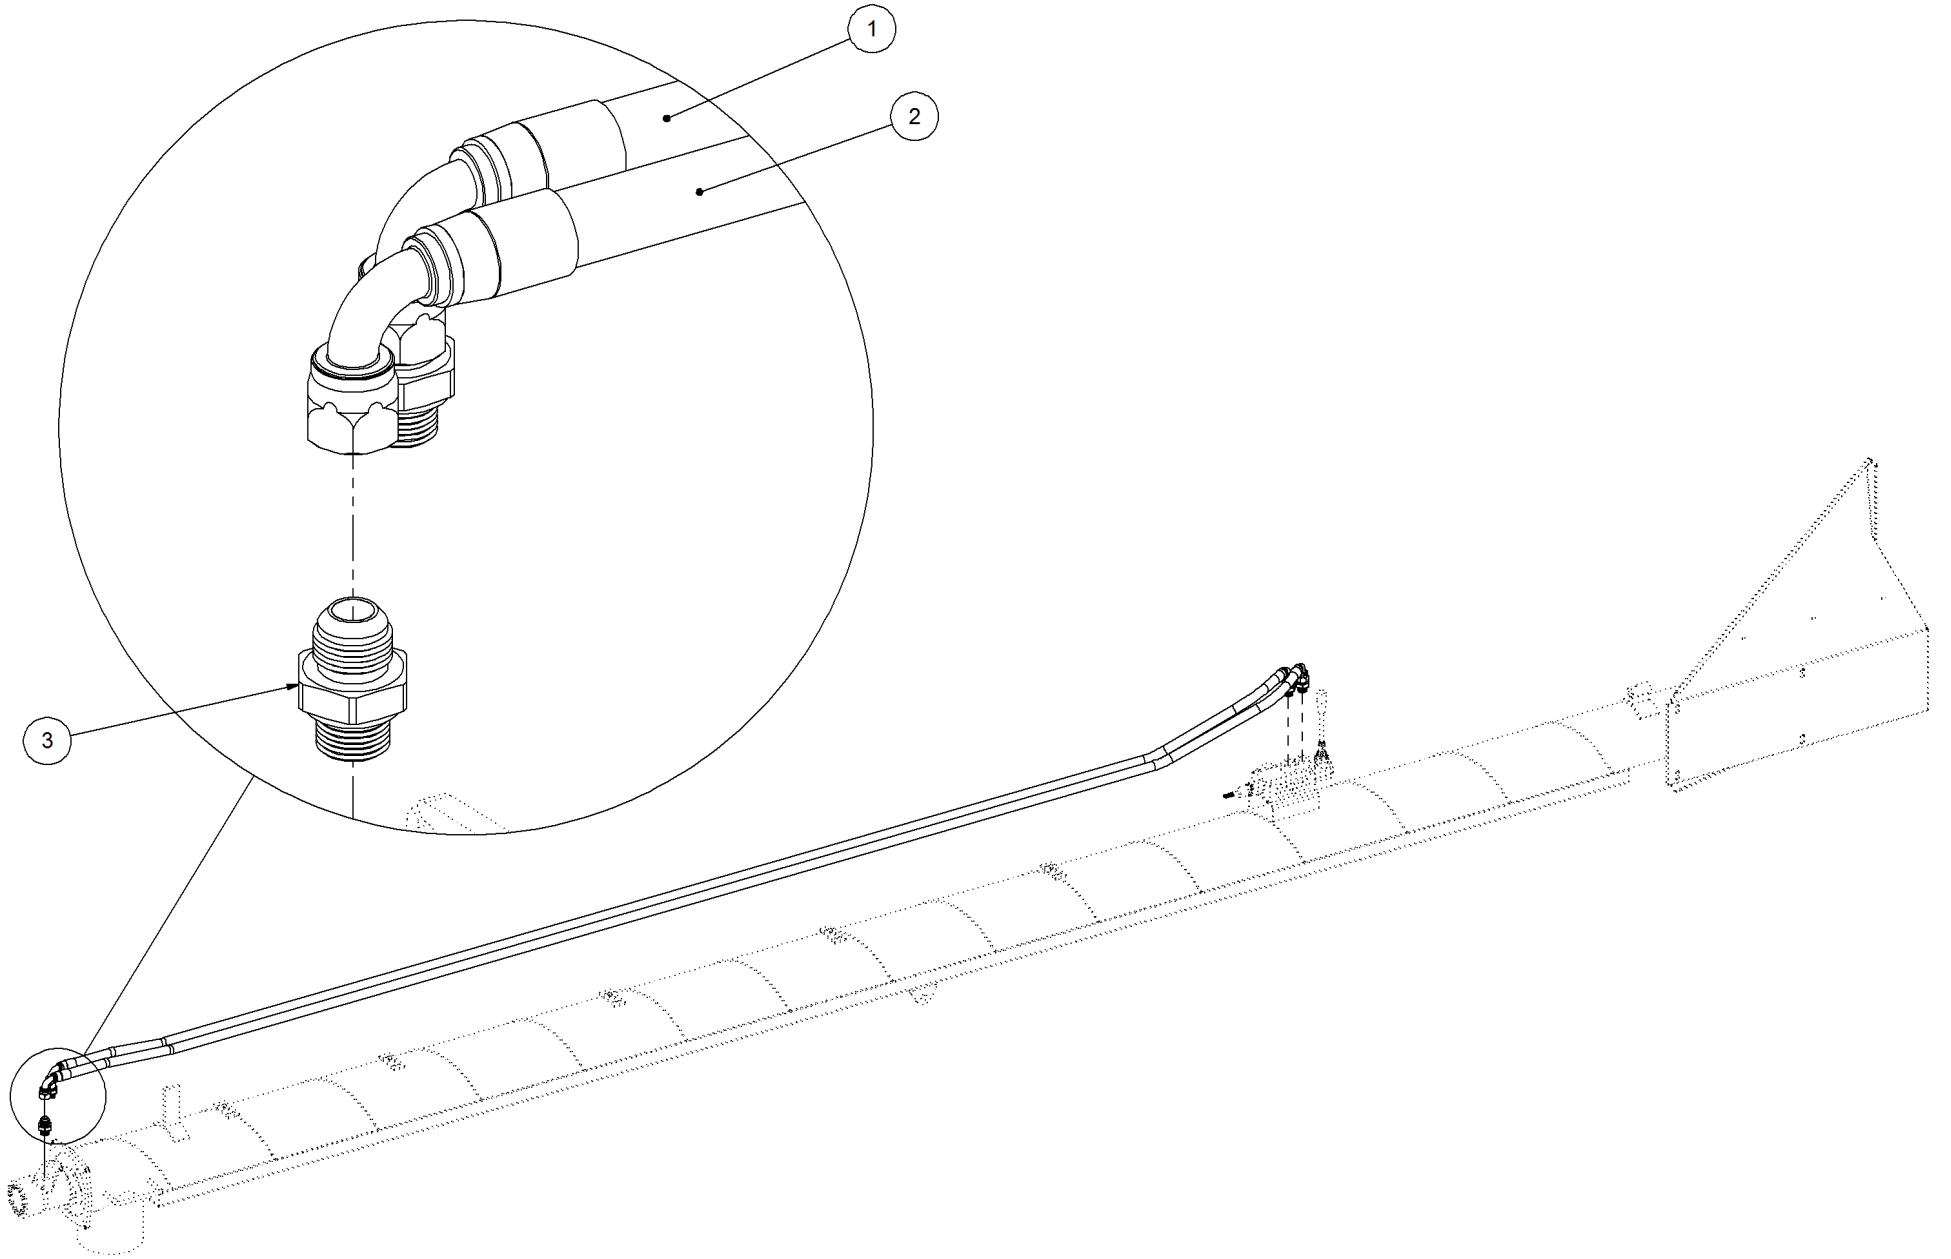

P/N 151300035

Hydraulic Hose & Fittings Kit

Key	Part Number	Description	Qty
1	151300036	Hyd Hose 1/2" DWB x 3400 Lg	1
2	151300037	Hyd Hose 1/2" DWB x 3500 Lg	1
3	15210F4OMX-S	Fitting - Connector 7/8" JicM x 1/2" BspM	4

Key	Part Number	Description	Qty