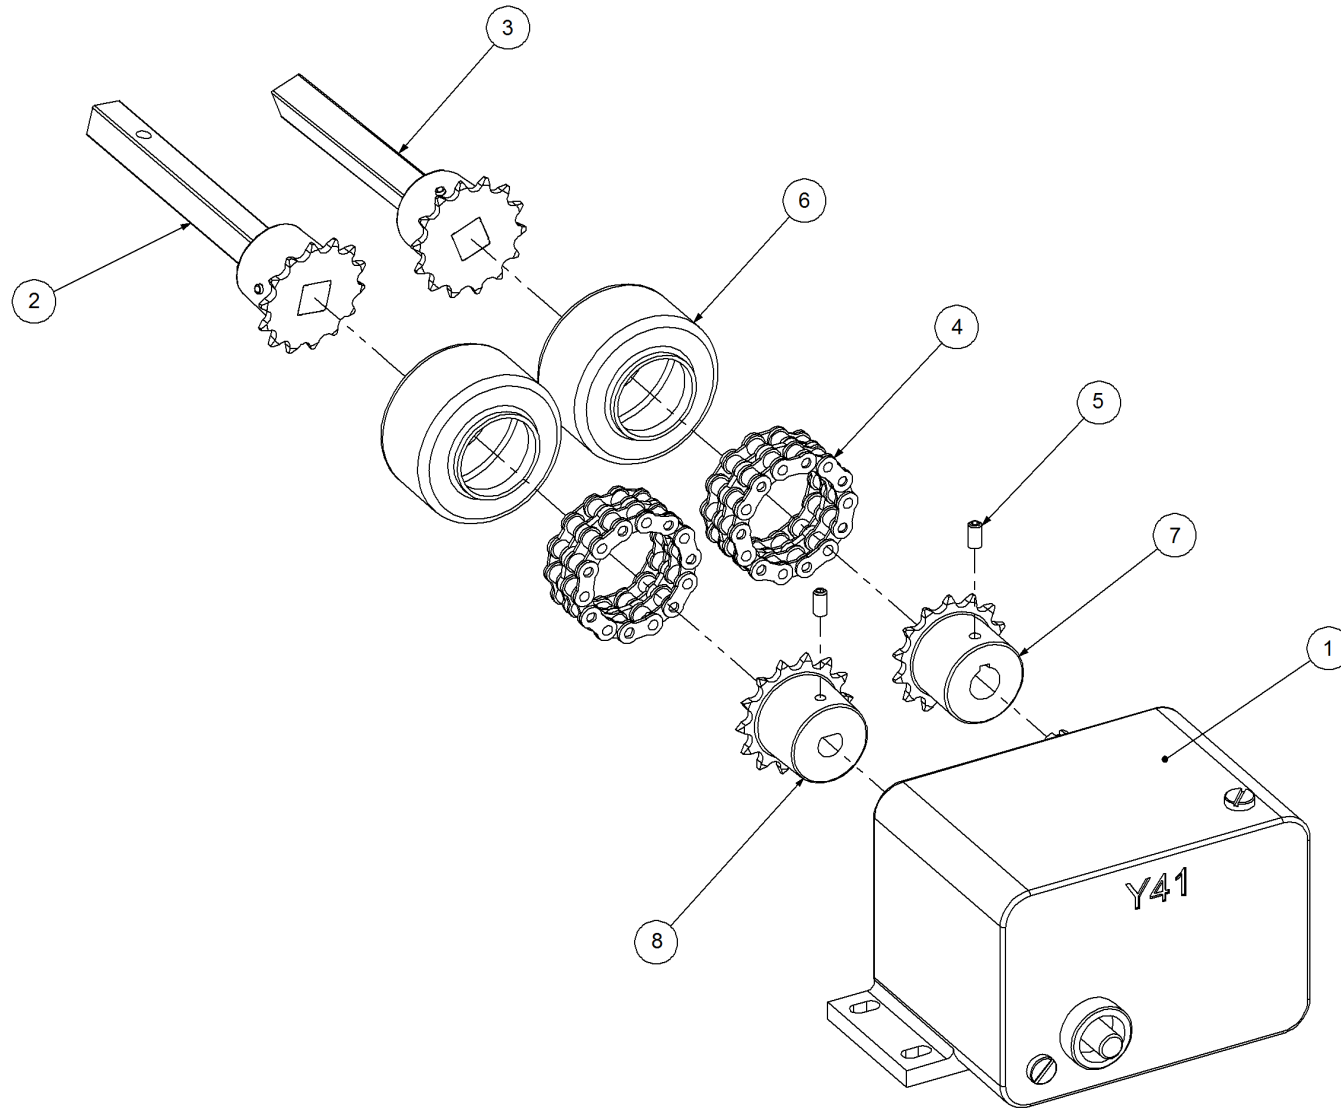

P/N 290000040 Zero Max Y41 w/- Sprockets & Shafts

Key	Part Number	Description	Qty
1	130004100	Zero Max Y41 Gear Box	1
1.1	130012008	Seal 1/2" ID - Y Zeromax	1
1.2	130012012	Seal 5/8" ID - Y Zeromax	1
1.3	130549600	Gasket - Y Zeromax	2
2	290000011	Drive Shaft w/- Sprocket	1
3	290000007	Drive Shaft w/- Sprocket - 170 Lg	1
4	125412120	Chain 1/2" BS Duplex 13L	2
5	013110613	Grub Screw 1/4" UNC x 1/2"	2
6	131000004	Chain Boot	2
7	290000032	Sprocket (Plastic) 1/2" BS x 14T - 5/8" ID	1
8	290000033	Sprocket (plastic) 1/2" BS x 14T - 'D' Bore	1

Key	Part Number	Description	Qty