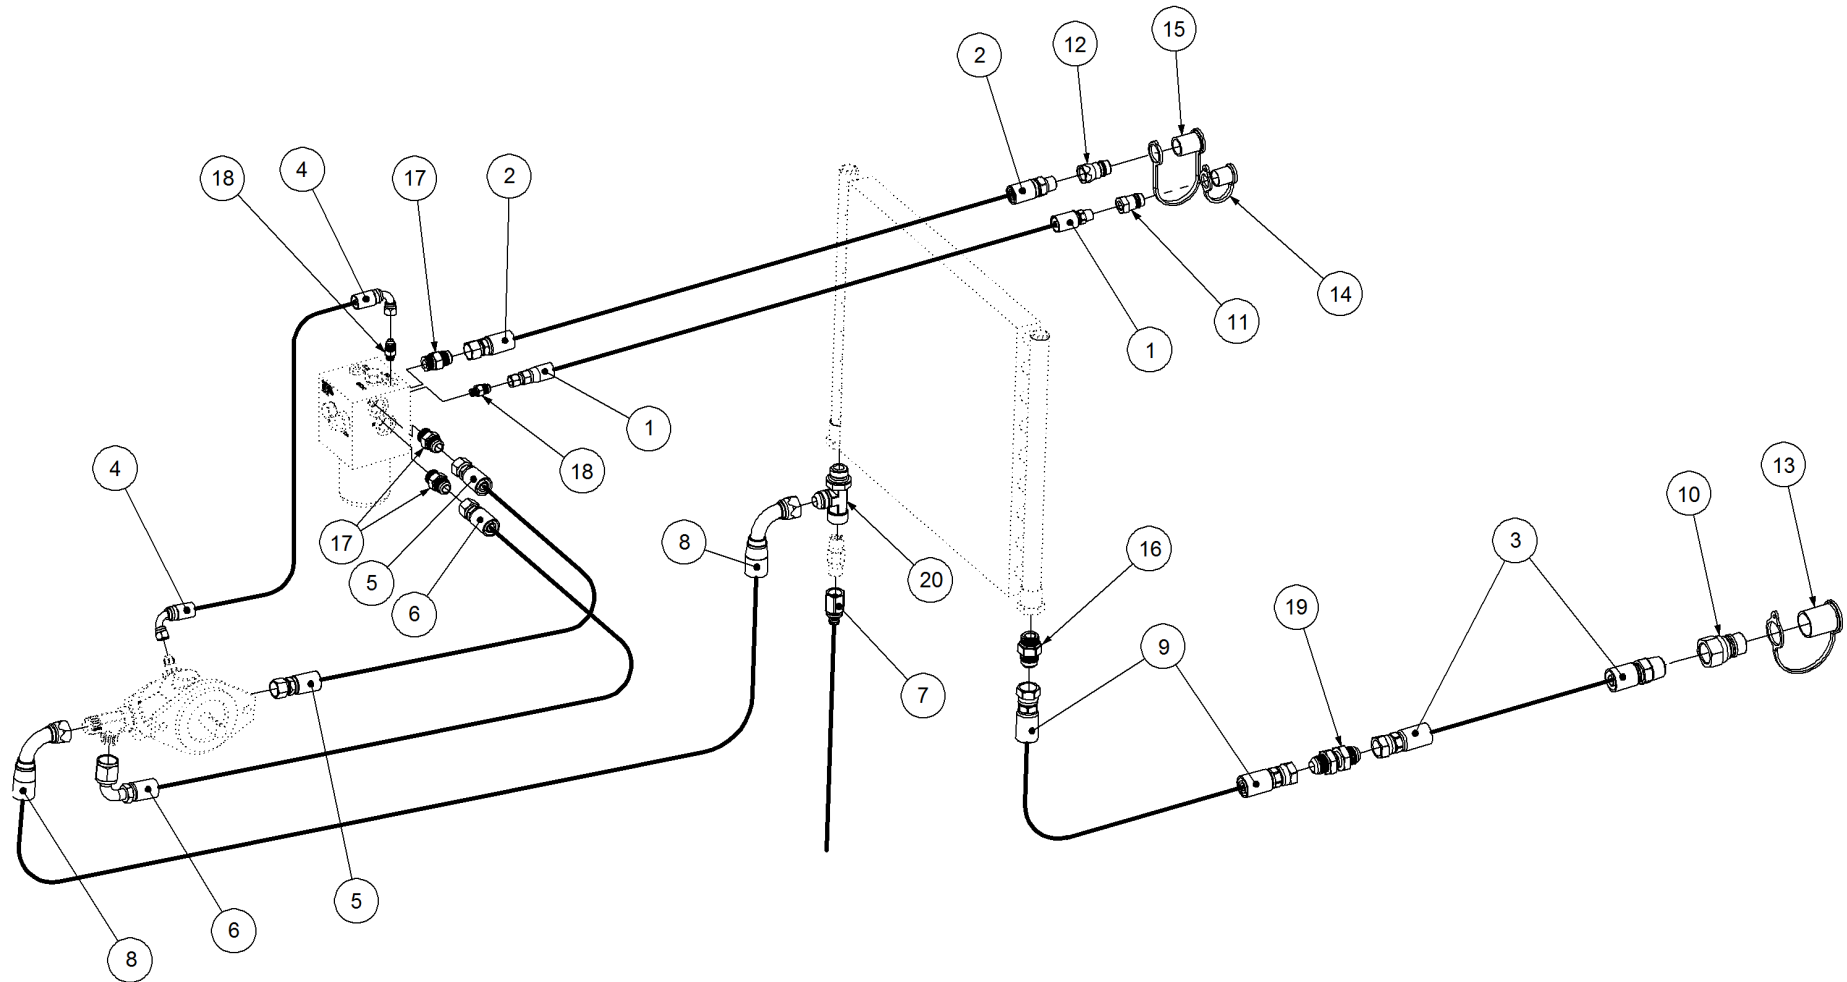

P/N 150000081 Hydraulic Hose & Fittings Kit

P/N 150000081

Hydraulic Hose & Fittings Kit

Key	Part Number	Description	Qty
1	150000082	Hyd Hose 3/8" SWB x 7058 Lg	1
2	150000086	Hyd Hose 5/8" DWB x 7078 Lg	1
3	150000084	Hyd Hose 3/4" SWB x 7077 Lg	1
4	150000051	Hyd Hose 3/8" SWB x 808 Lg	1
5	150000007	Hyd Hose 5/8" DWB x 676 Lg	1
6	150000083	Hyd Hose 5/8" DWB x 723 Lg	1
7	150000021	Hyd Hose 1/2" SFB x 1023 Lg	1
8	150000090	Hyd Hose 3/4" SWB x 1474 Lg	1
9	150000088	Hyd Hose 3/4" SWB x 874 Lg	1
10	1524010-6PBSPP	Coupling Q/R Male - 1" BspF	1
11	1524010-3P	Coupling Q/R Male (poppet) - 3/8" NptF	1
12	1528010-4	Coupling Q/R Male - 1/2" NptF	1
13	1525209-6	Dust Cap - 1"	1
14	1525209-3M	Dust Cap - 3/8"	1
15	1525209-4M	Dust Cap - 1/2"	1
16	15212F5OX-S	Fitting - Connector 1-1/16" JicM x 1-1/16" UnoM	1
17	15210F5OX-S	Fitting - Connector 7/8" JicM x 7/8" UnoM	3
18	1526F5OX-S	Fitting - Connector 9/16" JicM x 9/16" UnoM	2
19	15212WTX-WLN-S	Fitting - Bulkhead 1-1/16" JicM	1
20	152JB7037	Fitting - Tee 1/2" BspF x 1-1/16" JicM x 1-1/16" UnoM	1

Key	Part Number	Description	Qty