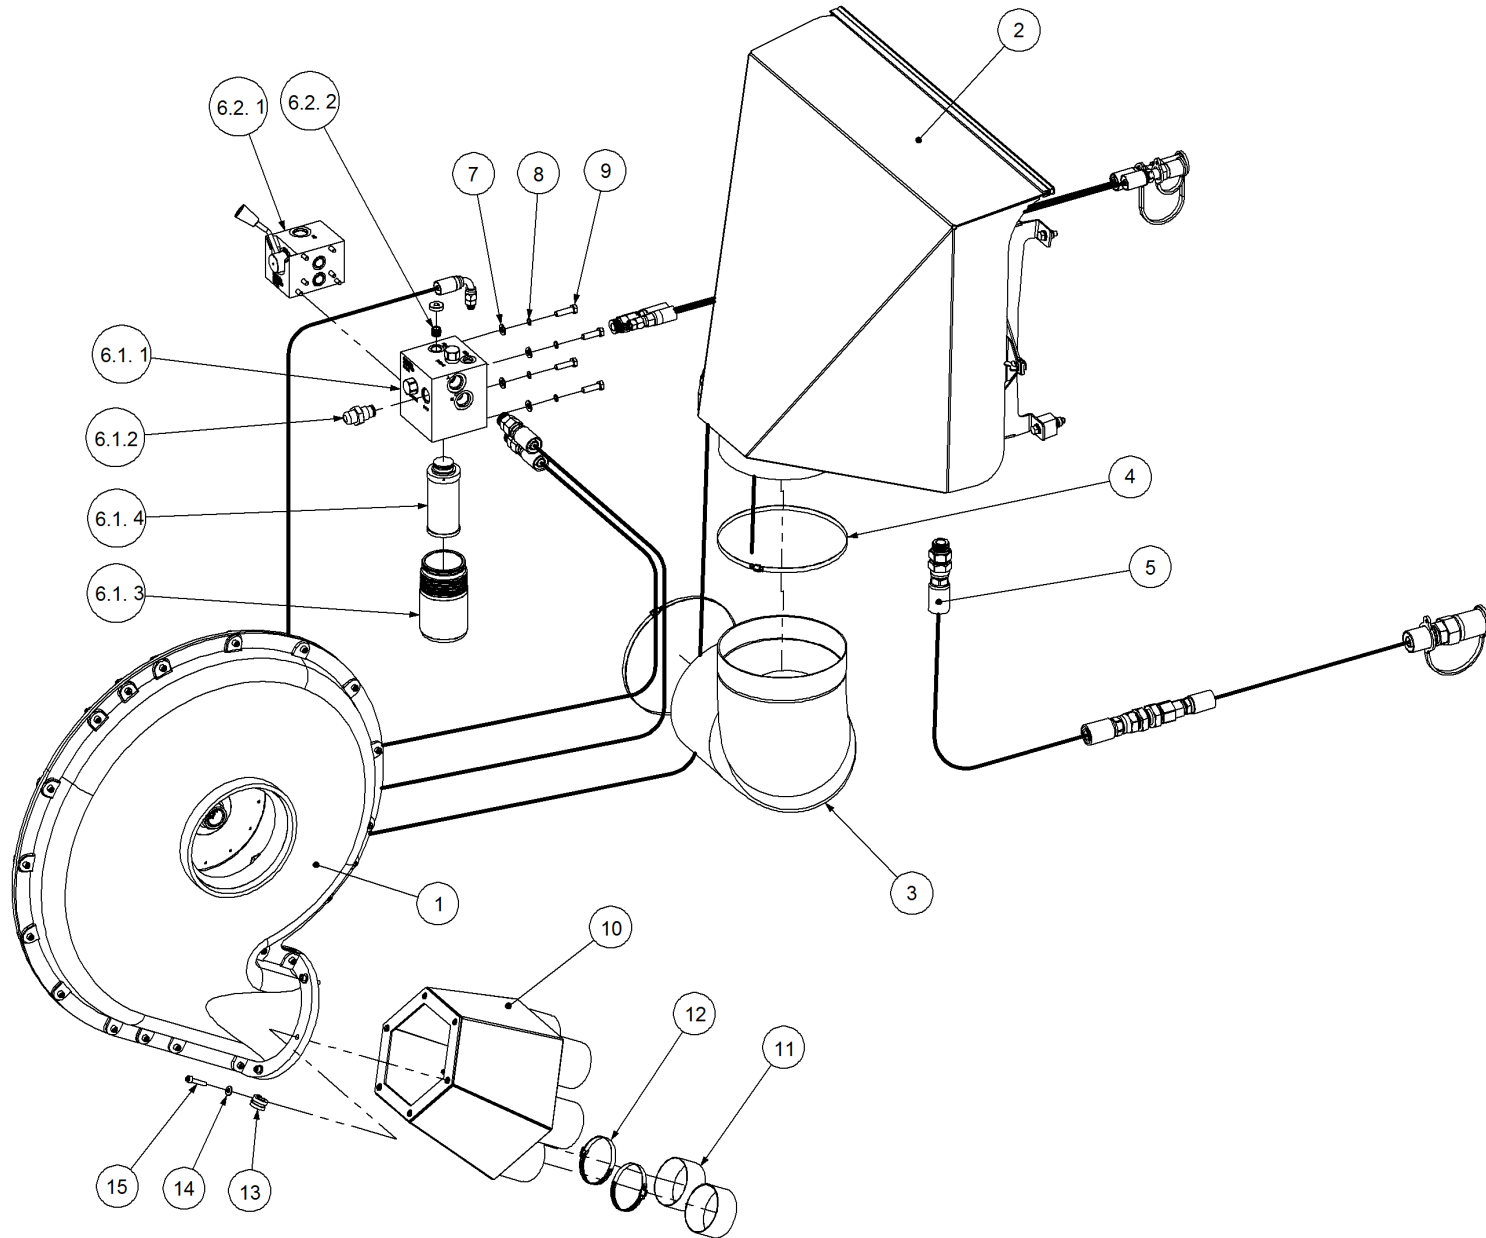

P/N 250000108

Blower Kit - Rexroth w/- Diverter Valve

Key	Part Number	Description	Qty
1	251902000	Blower - Rexroth	1
2	205450010	Cooler Assy	1
3	205001000	Hose - 8" Nyladuct	1
4	101178229	Hose Clamp - 178 - 229	2
5	150000081	Hydraulic Hose & Fittings Kit	1
6	254000006	Anti Cavity Manifold & Diverter Valve	1
6.1	254000002	Anti Cavity Manifold	1
6.1.1	161000003	Anti Cavity Manifold	1
6.1.2	161000005	HI-VT Indicator	1
6.1.3	254000001	Filter Bowl	1
6.1.4	159424400	Filter Element suits Anti Cavity Manifold - Blower Kit	1
6.2	254000003	Diverter Valve	1
6.2.1	161000004	Diverter Valve 6 Bolt Version	1
6.2.2	013451313	Fitting - Plug 1/4" BspM	1
7	085108000	Flat Washer 8 ID	4
8	086108000	Spring Washer 8 ID	4
9	050080258	Bolt Hex Hd M8 x 25	4
10	259602000	Blower Outlet - 6 Outlet	1
11	197000762	Blank Off Cap 3" Black	2
12	101070090	Hose Clamp - Tridon 70 - 90	2
13	115001351	Cable Clamp 18mm	1
14	035106151	Flat Washer 1/4" ID	6
15	010106032	Cap Screw 1/4" UNC x 1-1/4"	6

Key	Part Number	Description	Qty