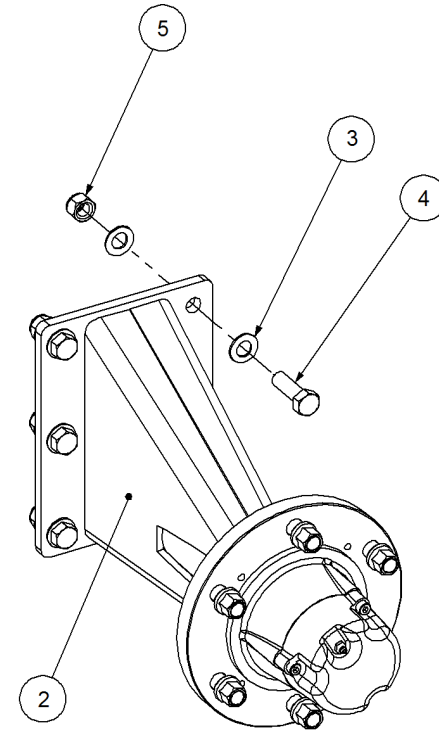

Key	Part Number	Description	Qty
-----	-------------	-------------	-----

P/N 248450000

**Axle Hub & Stub Kit - 3.5T (6 stud) x 2.1m**

Key	Part Number	Description	Qty
1	244300000	Axle Hub & Stub - Drive - 3.5T (6 stud) x 2.1m	1
2	245300000	Axle Hub & Stub - Lazy - 3.5T (6 stud) x 2.1m	1
3	085116000	Flat Washer 16 ID	24
4	000160505	Bolt Hex Hd 5/8" UNC x 2"	12
5	030130161	Nut 5/8" UNC Nyloc	12

Key	Part Number	Description	Qty
-----	-------------	-------------	-----

**P/N 244300000 Axle Hub & Stub - Drive - 3.5T (6 stud) x 2.1m**

Key	Part Number	Description	Qty	Key	Part Number	Description	Qty
1	244300001	Axle - Drive	1	33	013110613	Grub Screw 1/4" UNC x 1/2"	2
2	111103000	Grease Nipple 1/8" BSP	1				
3	060108030	Cap Screw M8 x 30	3				
4	249092002	Axle Nut 1-1/2"	1				
5	080161801	Wheel Nut M18	6				
6	139075004	Hub - 6 stud	1				
7	139075007	Grease Cap	1				
8	056180600	Wheel Stud M18	6				
9	249150542	Sprocket Plate 5/8" BS x 60T	1				
10	060108050	Cap Screw M8 x 50	4				
11	135030210	Bearing Tapered Roller 50 ID	1				
12	135030214	Bearing Tapered Roller 70 ID	1				
13	139075009	Wear Ring	1				
14	139075008	Seal 3-1/2" ID	1				
15	249063000	Chain 5/8" Simplex O'ring	1				
16	000080255	Bolt Hex Hd 5/16" UNC x 1"	1				
17	036108000	Spring Washer 5/16" ID	1				
18	290000002	Retainer Washer	1				
19	092206080	Split Pin 6.3 Dia x 80	1				
20	115005314	Electric Clutch w/- 18T Sprocket	1				
21	000110505	Bolt Hex Hd 7/16" UNC x 2" UNC	8				
22	136220500	Bearing Housing - 4 Bolt	2				
23	135520525	Bearing - 1" ID	2				
24	290000080	Clutch Shaft	1				
25	182064625	Key 6.4 x 6.4 x 25 Lg	1				
26	030130111	Nut 7/16" UNC Nyloc	8				
27	127150150	Sprocket (Plastic) 5/8" BS x 15T - 1" ID	1				
28	115001512	Cable Clamp	1				
29	094105000	Pop Rivet 3/16" Steel	1				
30	240000000	Bush	1				
31	035111220	Flat Washer 7/16" ID	16				
32	111206450	Grease Nipple 1/4" UNF - 45°	2				