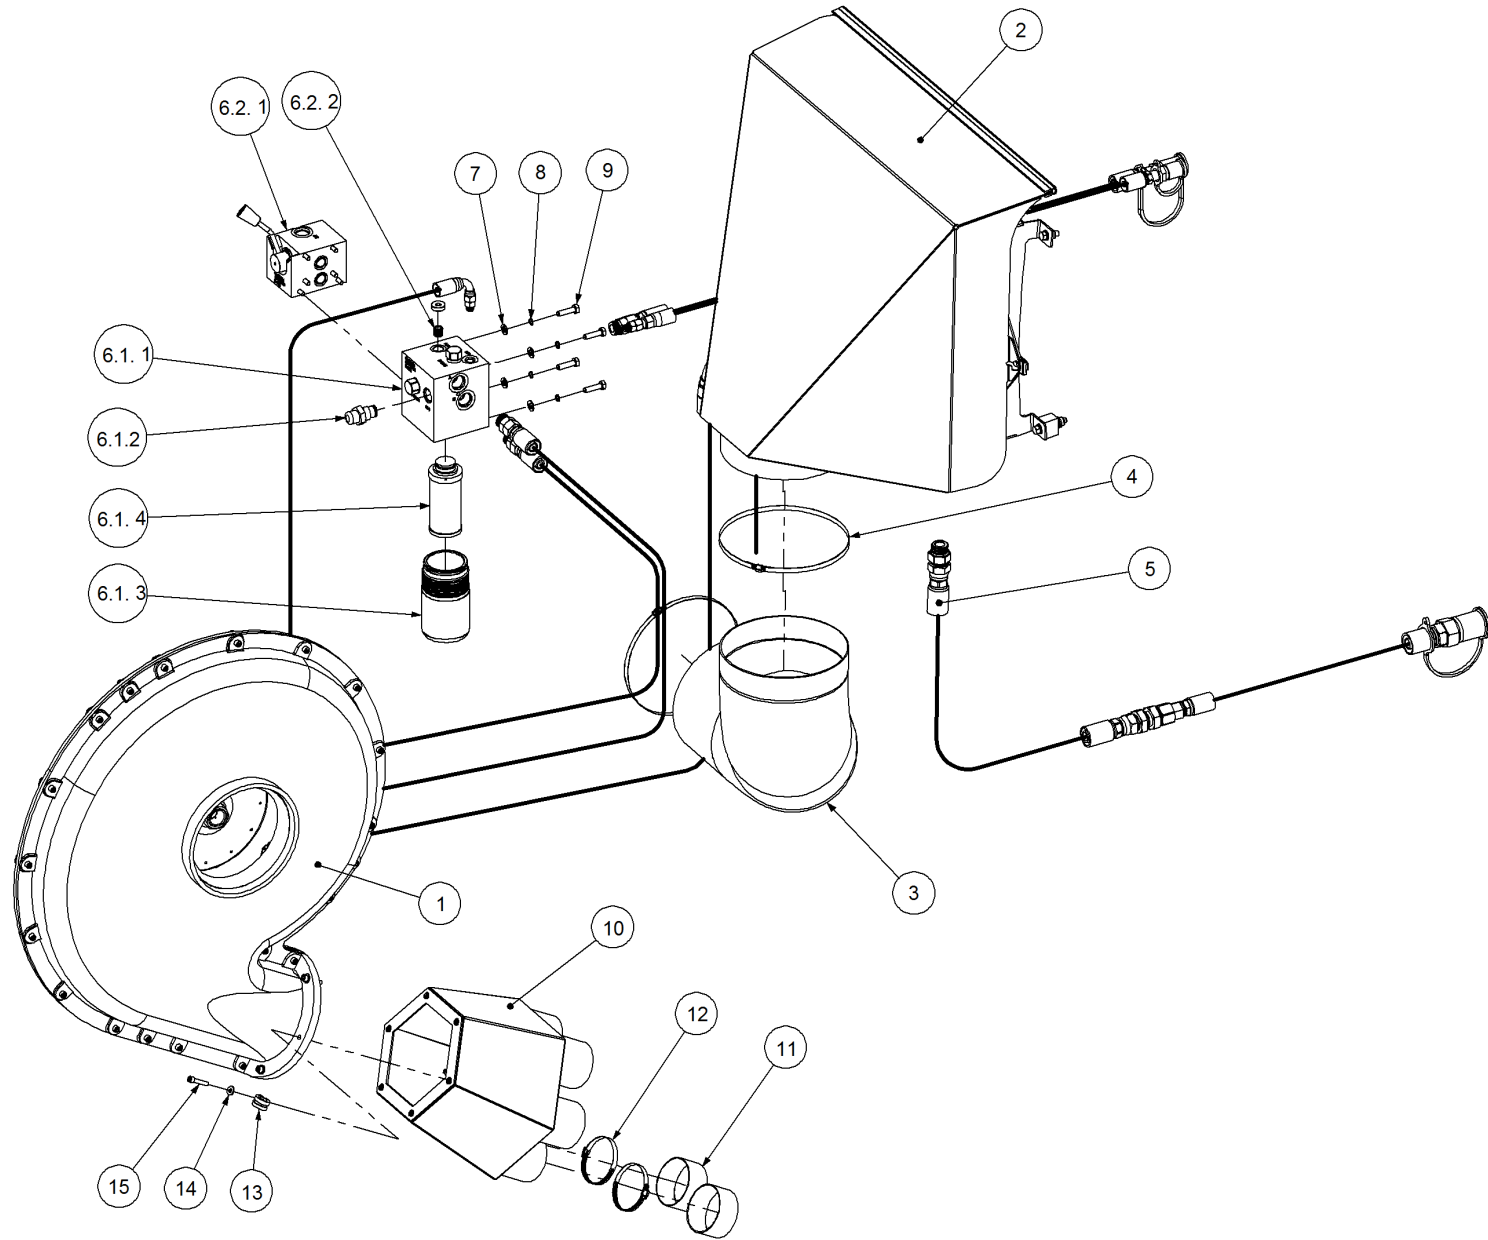

P/N 250000107 Blower Kit - Volvo w/- Diverter Valve

Key	Part Number	Description	Qty
1	250902003	Blower - Volvo (90 Deg)	1
2	205450010	Cooler Assy	1
3	205001000	Hose - 8" Nyladuct	1
4	101178229	Hose Clamp - 178 - 229	2
5	150000081	Hydraulic Hose & Fittings Kit	1
6	254000006	Anti Cavity Manifold & Diverter Valve	1
6.1	254000002	Anti Cavity Manifold	1
6.1.1	161000003	Anti Cavity Manifold	1
6.1.2	161000005	HI-VT Indicator	1
6.1.3	254000001	Filter Bowl	1
6.1.4	159424400	Filter Element suits Anti Cavity Manifold - Blower Kit	1
6.2	254000003	Diverter Valve	1
6.2.1	161000004	Diverter Valve 6 Bolt Version	1
6.2.2	013451313	Fitting - Plug 1/4" BspM	1
7	085108000	Flat Washer 8 ID	4
8	086108000	Spring Washer 8 ID	4
9	050080258	Bolt Hex Hd M8 x 25	4
10	259602000	Blower Outlet - 6 Outlet	1
11	197000762	Blank Off Cap 3" Black	2
12	101070090	Hose Clamp - Tridon 70 - 90	2
13	115001351	Cable Clamp 18mm	1
14	035106151	Flat Washer 1/4" ID	6
15	010106032	Cap Screw 1/4" UNC x 1-1/4"	6

Key	Part Number	Description	Qty